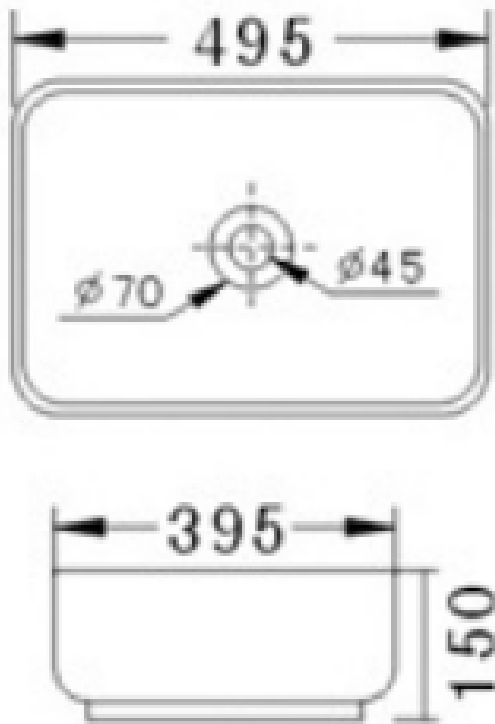

ORLAY 495

Counter top basin

- Soft square style ceramic basin
- Thin edges
- No tap hole
- No overflow
- 495w x 395 x 150h
- 32mm Plug & washer required - sold separately

SKU: 1623707

swan | bathrooms

swanbathrooms.com.au | 1800 571 060

Disclaimer: Dimensions are nominal measurements only and are subject to change without notice.
Always use physical products for setouts and roughing in, as specification drawings can vary from actual product received.