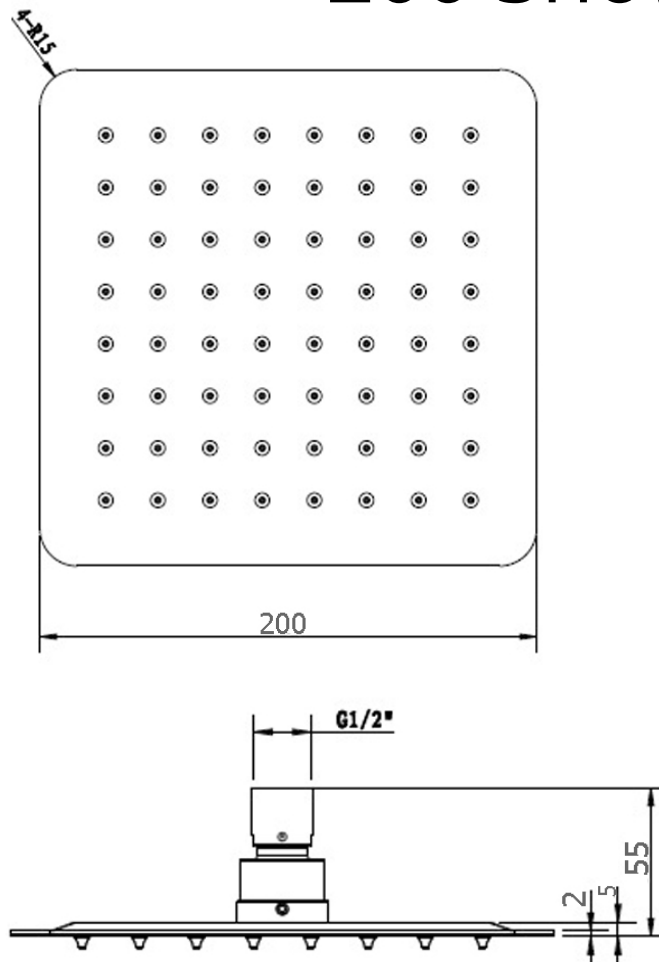

OAK

200 Shower head

- Square 200mm x 200mm shower head
- Modern super thin design - 5mm thickness
- Stainless steel - MATTE BLACK - Electroplated
- 3 Star WELS - 9.0/LPM

SKU: 1645131

swan | bathrooms

swanbathrooms.com.au | 1800 571 060

Disclaimer: Dimensions are nominal measurements only and are subject to change without notice. Always use physical products for setouts and roughing in, as specification drawings can vary from actual product received.