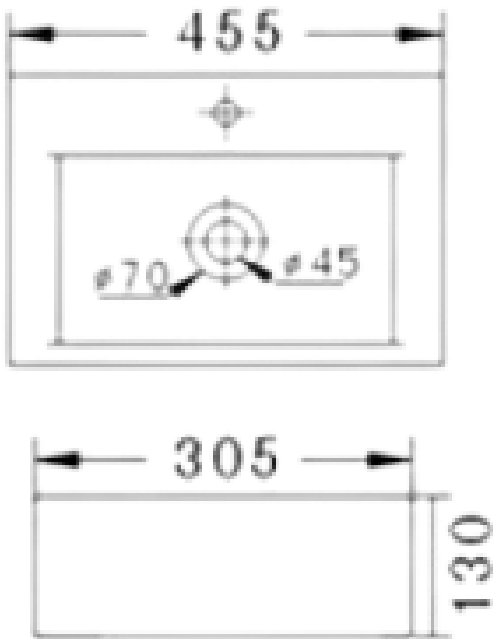

NORT

Wall hung basin

- Modern square style ceramic basin
- Wall hung (fixing brackets included)
- 1 tap hole
- No overflow
- 455w x 305d x 130h
- 32mm Plug & washer required - sold separately
- Tap sold separately

SKU: 1622453

swan | bathrooms

swanbathrooms.com.au | 1800 571 060

Disclaimer: Dimensions are nominal measurements only and are subject to change without notice.
Always use physical products for setouts and roughing in, as specification drawings can vary from actual product received.