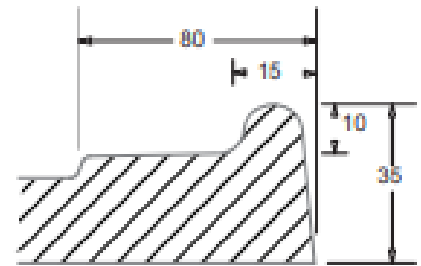

## POLYMARBLE SHOWER BASE

Rear Edge profile

- Polymer marble Shower base
- 2 sizes available
- 35mm profile
- tile lip on 3 sides
- Top fix waste for easy installation
- Self supporting on tile adhesive or mortar base.

SKU: 900mm 369161

SKU: 1200mm 370001

**swan** | bathrooms

swanbathrooms.com.au | 1800 571 060

**Disclaimer:** Dimensions are nominal measurements only and are subject to change without notice. Always use physical products for setouts and roughing in, as specification drawings can vary from actual product received.