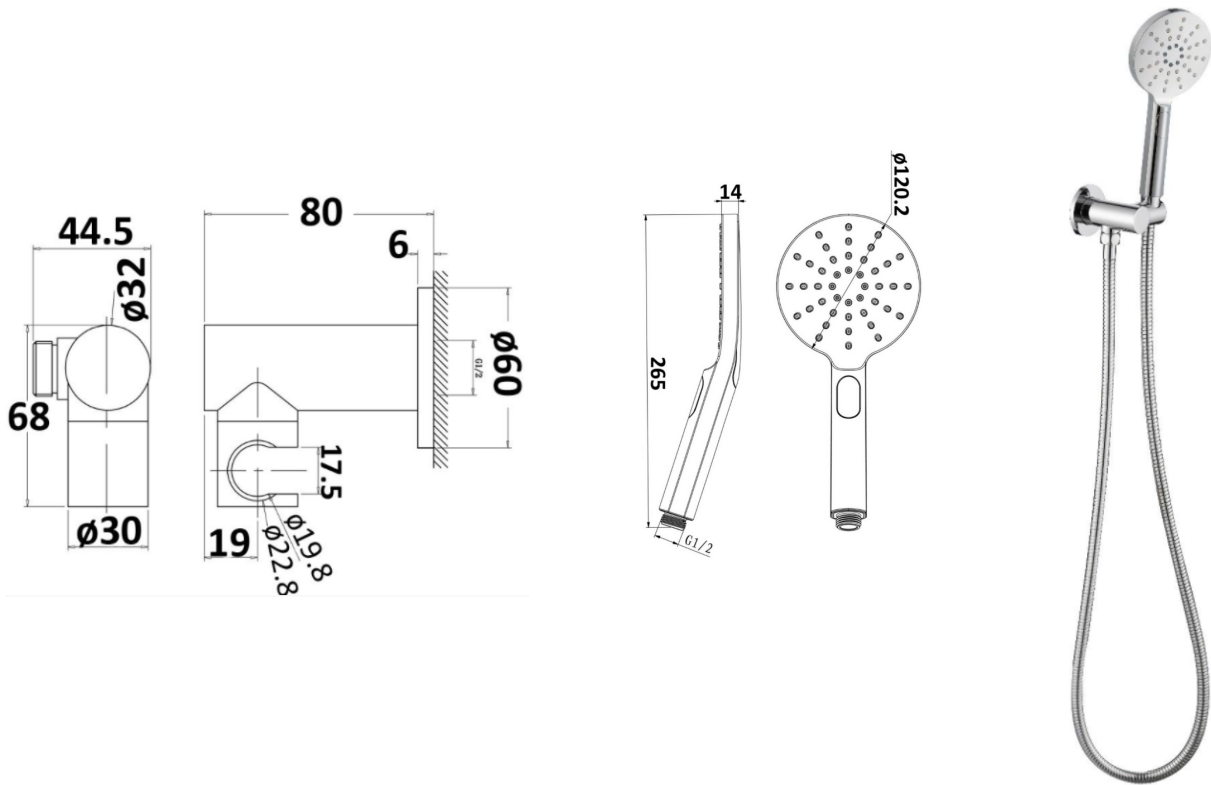

NAPIER MK2

Hand shower

- Hand shower - 3 Function spray pattern
- Push button control to change spray patterns
- Round slim line design
- 1.5m double hook stainless steel hose
- Brass concealed elbow bracket (adjustable)
- 4 Star WELS - 5.5LPM
- Chrome

SKU: 1622884

swan | bathrooms

swanbathrooms.com.au | 1800 571 060

Disclaimer: Dimensions are nominal measurements only and are subject to change without notice.
Always use physical products for setouts and roughing in, as specification drawings can vary from actual product received.