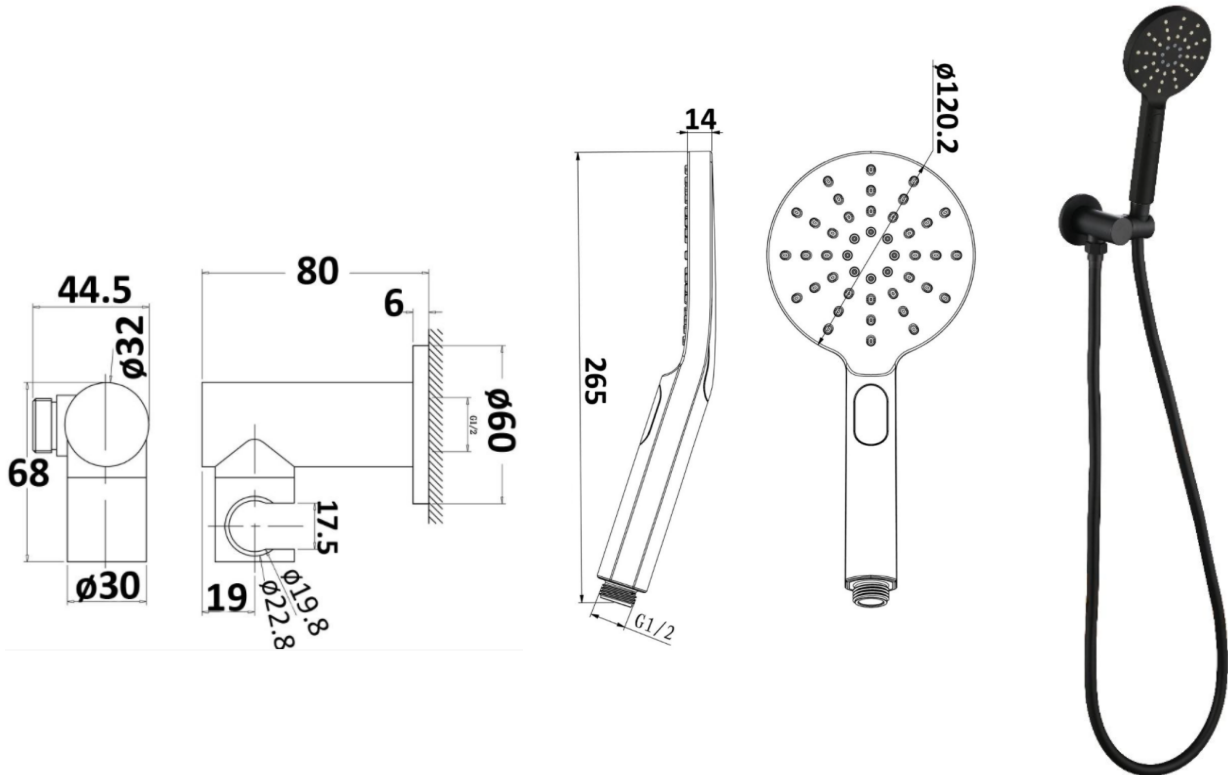

## Hand Shower

- Hand shower - 3 function spray pattern
- Push button control to change spray patterns
- Round slimline design
- Brass Concealed Elbow Bracket (adjustable)
- 1.5M Smooth PVC Hose
- 4 Star WELS - 5.5/LPM
- Matte Black

SKU: 1632038

**swan** | bathrooms

swanbathrooms.com.au | 1800 571 060

**Disclaimer:** Dimensions are nominal measurements only and are subject to change without notice.  
Always use physical products for setouts and roughing in, as specification drawings can vary from actual product received.