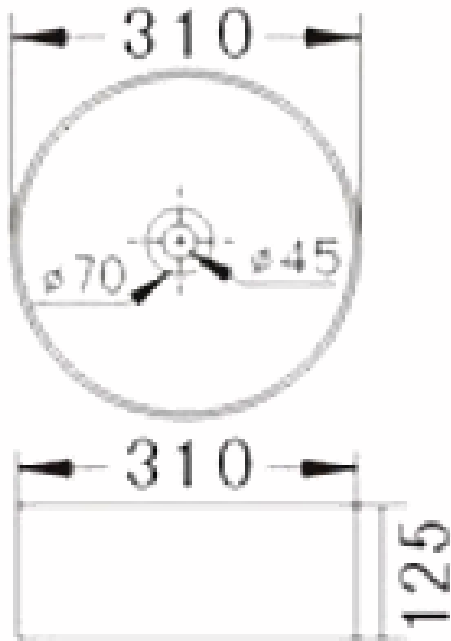

MORITZ

Counter top basin

- Super mini compact ceramic basin
- No tap hole
- No overflow
- 310w x 125H
- 32mm Plug & washer required - sold separately

SKU: 1629547

swan | bathrooms

swanbathrooms.com.au | 1800 571 060