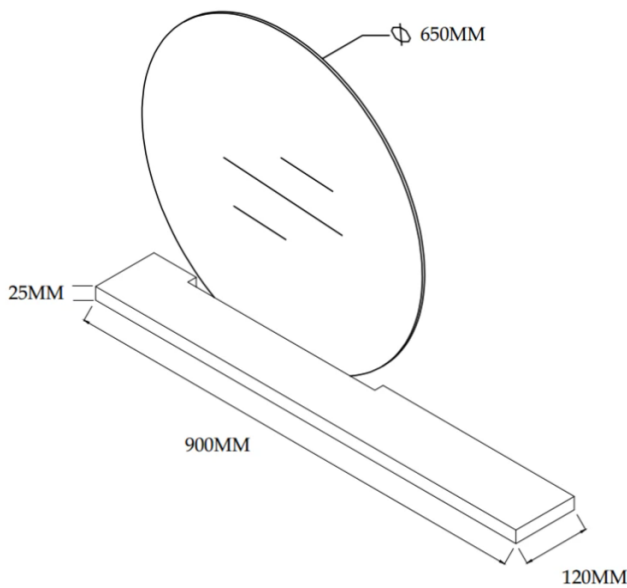

RISING MOON

MIRROR & SHELF

SKU: 1634336
OAK

SKU: 1634336
GLOSS WHITE

- Pencil edge mirror - 650mm dia
- Shelf - 900w x 120d x 25h - reversible install option
- 2 colours available (Oak or Gloss White)
- Includes: blind fixing kit