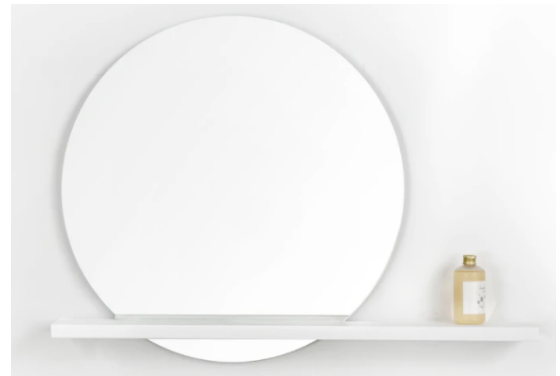

RISING MOON

MIRROR & SHELF

SKU: 1634336
OAK

SKU: 1634336
GLOSS WHITE

- Pencil edge mirror - 650mm dia
- Shelf - 900w x 120d x 25h - reversible install option
- 2 colours available (Oak or Gloss White)
- Includes: blind fixing kit