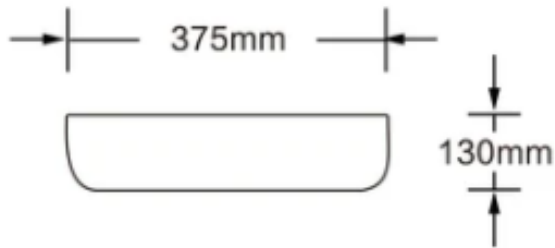

MONZA

Counter top basin

- Vitreous china GLOSS white basin
- Contemporary design with Thin edges
- 485w x 375d x 130h
- No tap hole
- No overflow
- 32mm Plug & washer required - sold separately
- Tap sold separately

SKU: 1645070

swan | bathrooms

swanbathrooms.com.au | 1800 571 060

Disclaimer: Dimensions are nominal measurements only and are subject to change without notice.
Always use physical products for setouts and roughing in, as specification drawings can vary from actual product received.