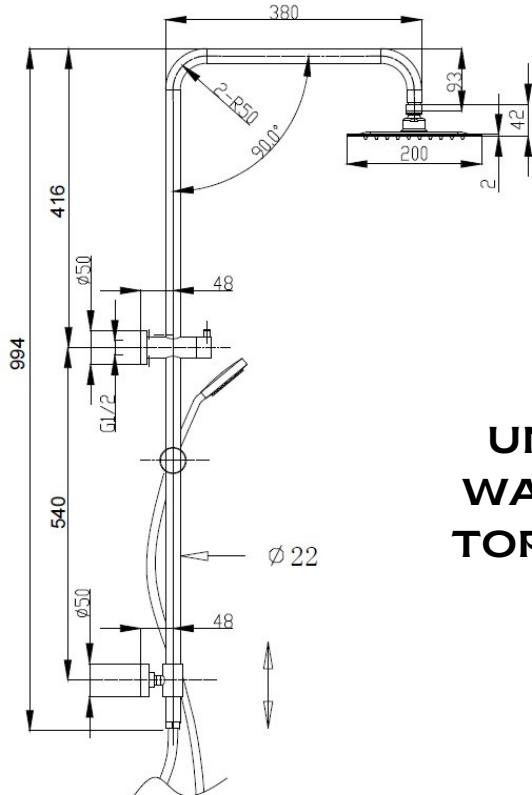

MONTE

Combination shower

UNIVERSAL WATER INLET TOP & BOTTOM

- Round Twin shower with 200mm x 200mm Head
- Universal top/bottom diverter - Ideal for retro fitting
- Hand shower - 3 Function spray pattern
- Push button control to change spray patterns
- Metal 1.5m easy clean hose
- Brass arm
- Adjustable mounting bracket
- 3 Star WELS - 9.0/LPM
- Matte Black

SKU: 1646937

swan | bathrooms

swanbathrooms.com.au | 1800 571 060

Disclaimer: Dimensions are nominal measurements only and are subject to change without notice.
Always use physical products for setouts and roughing in, as specification drawings can vary from actual product received.