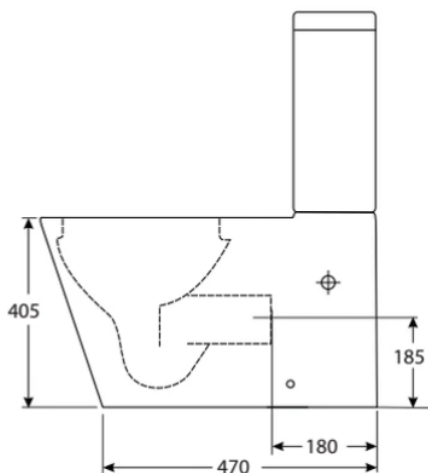

# MONASH

- Rimless Wall Face Toilet Suite
- Universal trap S or P
- S Trap setout 70mm to 160mm
- P Trap Setout 180mm
- Using a JT43 connector will allow for a 200mm setout
- Ultra Thin Soft Close / detachable seat
- Short Projection - 615mm
- Nano glaze pan technology - easy clean
- Round Button (chrome standard) upgrade colours available
- Variable Inlets R&T
- 4.5/3.0L Dual Flush Cistern
- 4 star WELS Rating

SKU: 1627585

**swan** | bathrooms

swanbathrooms.com.au | 1800 571 060

**Disclaimer:** Dimensions are nominal measurements only and are subject to change without notice. Always use physical products for setouts and roughing in, as specification drawings can vary from actual product received.