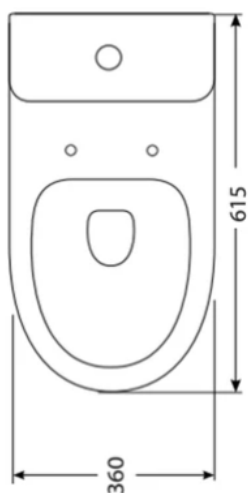

# MONASH

- Rimless Wall Face Toilet Suite
- Universal trap S or P
- S Trap setout 70mm to 160mm
- P Trap Setout 180mm
- Using a JT43 connector will allow for a 200mm setout
- Ultra Thin Soft Close / detachable seat
- Short Projection - 615mm
- Nano glaze pan technology - easy clean
- Round Button (chrome standard) upgrade colours available
- Variable Inlets R&T
- 4.5/3.0L Dual Flush Cistern
- 4 star WELS Rating

SKU: 1627585

**swan** | bathrooms

swanbathrooms.com.au | 1800 571 060

**Disclaimer:** Dimensions are nominal measurements only and are subject to change without notice. Always use physical products for setouts and roughing in, as specification drawings can vary from actual product received.