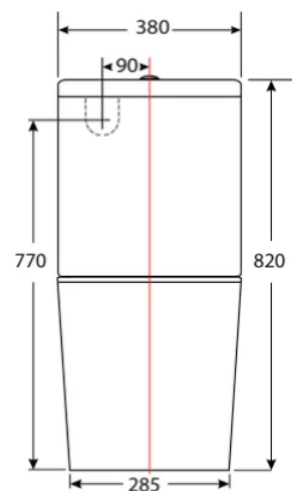

# MONASH

- Rimless Wall Face Toilet Suite
- Universal trap S or P
- S Trap setout 70mm to 160mm
- P Trap Setout 180mm
- Using a JT43 connector will allow for a 200mm setout
- Ultra Thin Soft Close / detachable seat
- Short Projection - 615mm
- Nano glaze pan technology - easy clean
- Round Button (chrome standard) upgrade colours available
- Variable Inlets R&T
- 4.5/3.0L Dual Flush Cistern
- 4 star WELS Rating

SKU: 1627585

**swan** | bathrooms

swanbathrooms.com.au | 1800 571 060

**Disclaimer:** Dimensions are nominal measurements only and are subject to change without notice. Always use physical products for setouts and roughing in, as specification drawings can vary from actual product received.