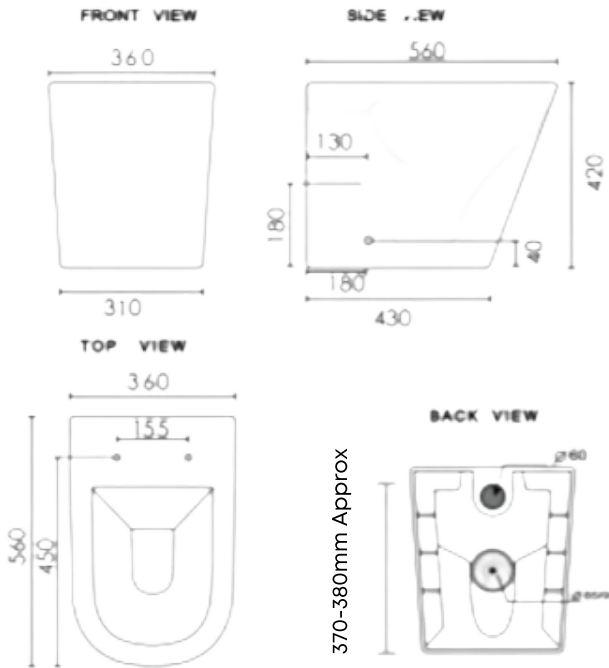

MONASH

Pan Only

- Wall faced
- Short Projection 560mm
- Rimless Flush
- Nano Antibacterial Coating in Pan
- Soft Close Ultra Thin Seat
- Universal trap - S or P
- S Trap Setout 60mm - 80mm
- P Trap Setout 180mm
- 4 star WELS - 4.5/3L

SKU: 1630100

swan | bathrooms

swanbathrooms.com.au | 1800 571 060

Disclaimer: Dimensions are nominal measurements only and are subject to change without notice. Always use physical products for setouts and roughing in, as specification drawings can vary from actual product received.