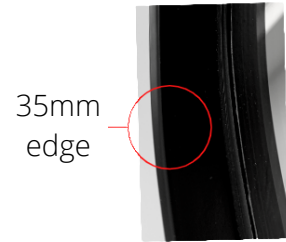

MONACO

MIRRORS

SKU: 1636855
Round 700mm dia

SKU: 1636854
Oval 500w x 1000h

35mm
edge

SKU: 1636856
Rectangle 600w x 900h

- Matte black SS frame
- Edge 35mm deep x 2mm thick
- Copper free
- Assorted shapes
- Can be mounted Vertical or Horizontal
- Approx weight 11kg - 15kg