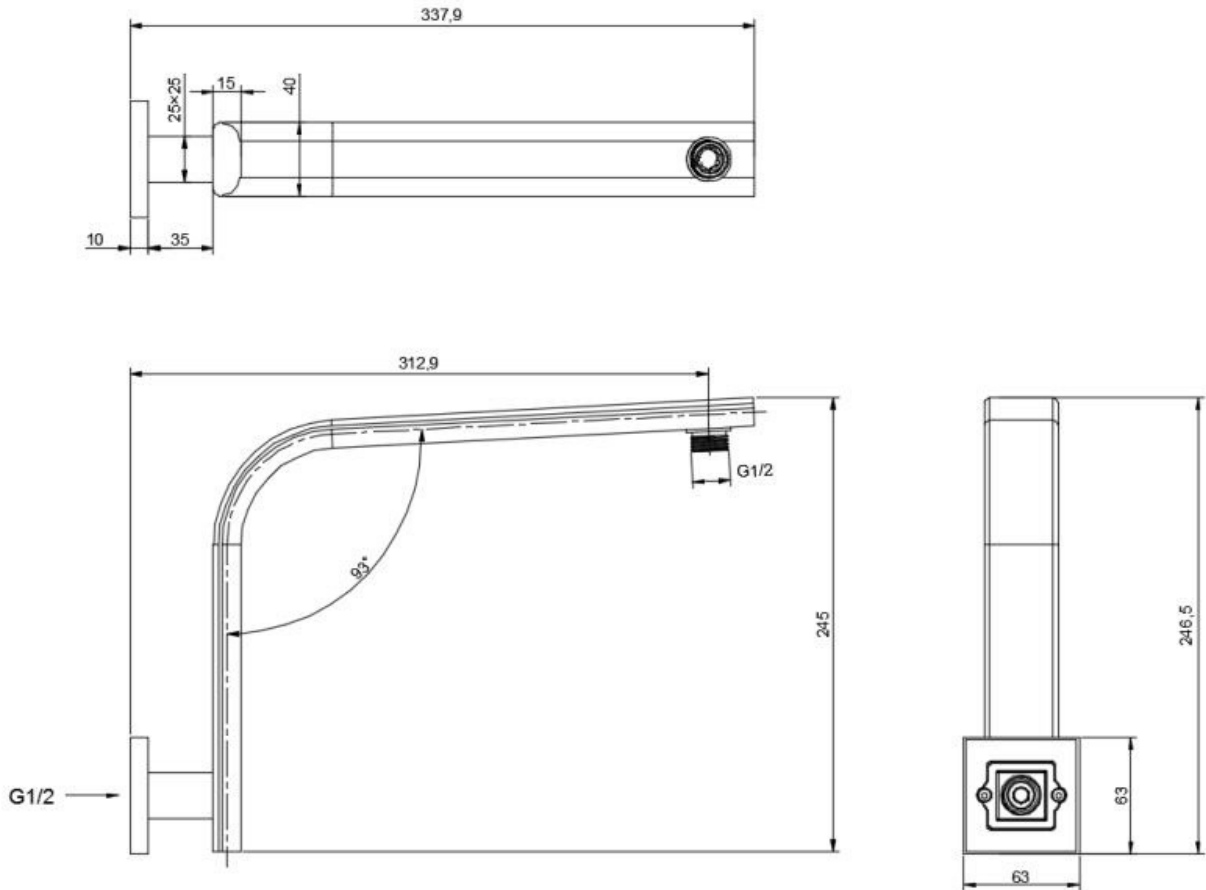

MINTO

Wall arm

- Wall mount shower arm
- 245mm overall height
- 312mm Wall to Shower Rose thread
- CHROME
- cover plate 63mm x 63mm

SKU: 1646942

swan | bathrooms

swanbathrooms.com.au | 1800 571 060

Disclaimer: Dimensions are nominal measurements only and are subject to change without notice. Always use physical products for setouts and roughing in, as specification drawings can vary from actual product received.