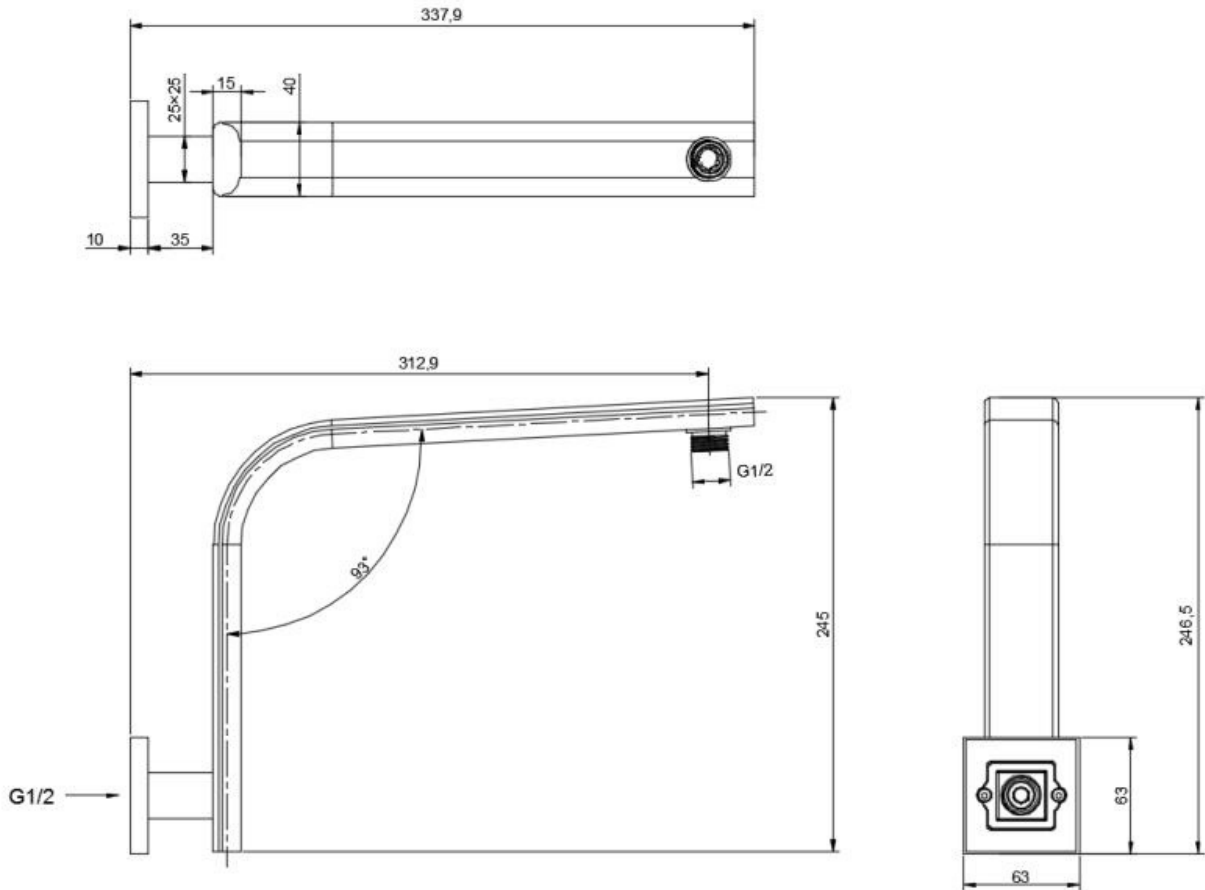

MINTO

Wall arm

- Wall mount shower arm
- 245mm overall height
- 312mm Wall to Shower Rose thread
- BRUSHED NICKEL - PVD
- cover plate 63mm x 63mm

SKU: 1646944

swan | bathrooms

swanbathrooms.com.au | 1800 571 060

Disclaimer: Dimensions are nominal measurements only and are subject to change without notice. Always use physical products for setouts and roughing in, as specification drawings can vary from actual product received.