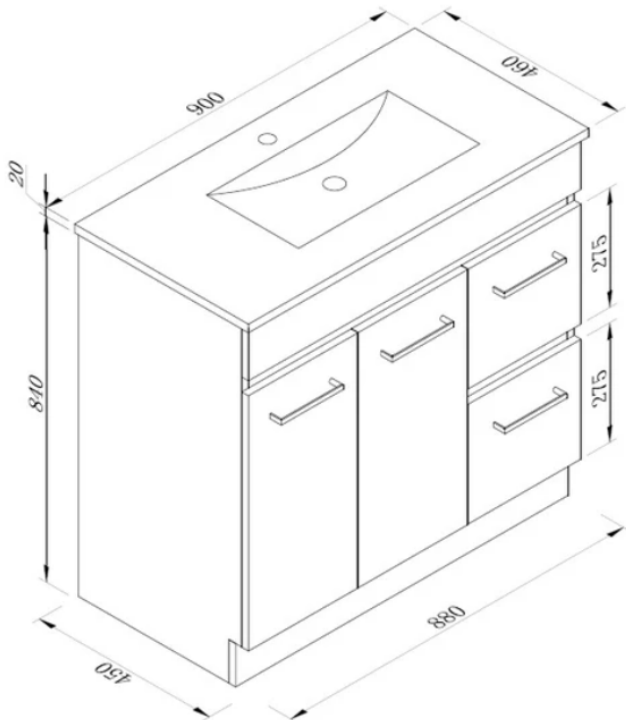

## 900 VANITY RIGHT DRAWER

- Gloss white 2 door / 2 drawer vanity - soft close
- 900w x 460d x 860h
- Ceramic gloss white top/basin - with overflow
- 1 tap hole
- Includes: 1 x adjustable shelf
- brushed chrome handles
- 32mm waste - sold separately