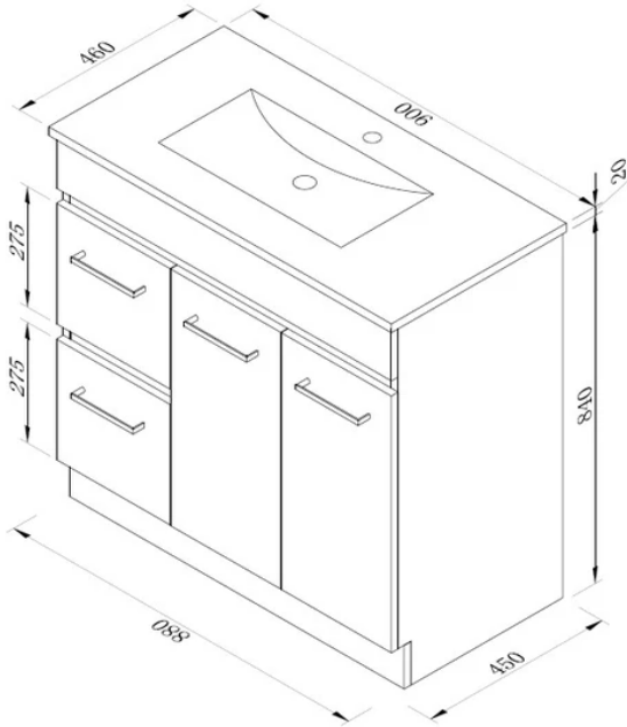

## 900 VANITY LEFT DRAWER

- Gloss white 2 door / 2 drawer vanity - soft close
- 900w x 460d x 860h
- Ceramic gloss white top/basin - with overflow
- 1 tap hole
- Includes: 1 x adjustable shelf
- brushed chrome handles
- 32mm waste - sold separately