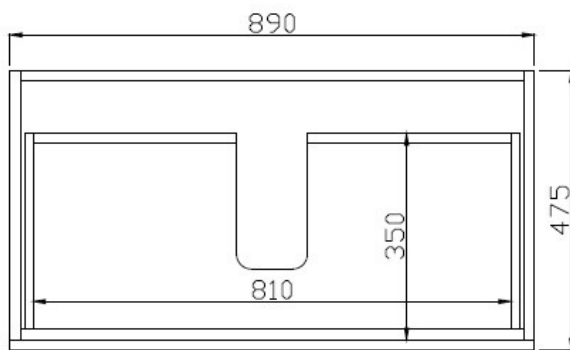

MANSFIELD

900 VANITY

Front of Vanity

- Gloss white 2 drawer vanity - soft close
- 900w x 480d x 500h
- Polystone gloss white top/basin - overflow
- 1 tap hole - tap sold separately
- Fingerpull
- 32mm waste - sold separately

SKU: 1630279

swan | bathrooms

swanbathrooms.com.au | 1800 571 060

Disclaimer: Dimensions are nominal measurements only and are subject to change without notice.
Always use physical products for setouts and roughing in, as specification drawings can vary from actual product received.