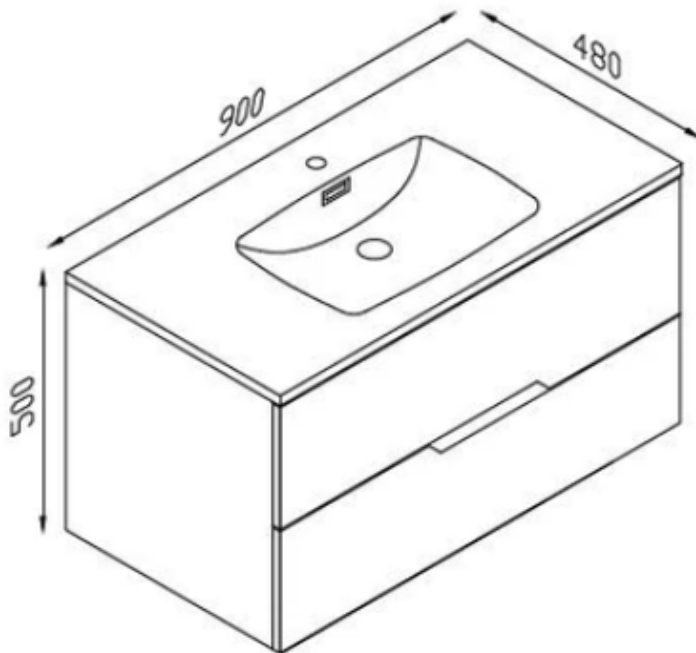

MANSFIELD

900 VANITY

Front of Vanity

- Gloss white 2 drawer vanity - soft close
- 900w x 480d x 500h
- Polystone gloss white top/basin - overflow
- 1 tap hole - tap sold separately
- Fingerpull
- 32mm waste - sold separately

SKU: 1630279

swan | bathrooms

swanbathrooms.com.au | 1800 571 060

Disclaimer: Dimensions are nominal measurements only and are subject to change without notice.
Always use physical products for setouts and roughing in, as specification drawings can vary from actual product received.