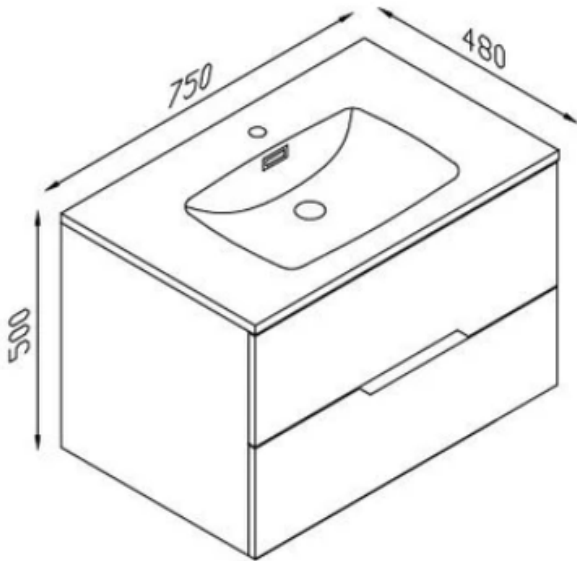

MANSFIELD

750 VANITY

Front of Vanity

- Gloss white 2 drawer vanity - soft close
- 750w x 480d x 500h
- Polystone gloss white top/basin - overflow
- 1 tap hole - tap sold separately
- Fingerpull
- 32mm waste - sold separately

SKU: 1630278

swan | bathrooms

swanbathrooms.com.au | 1800 571 060

Disclaimer: Dimensions are nominal measurements only and are subject to change without notice.
Always use physical products for setouts and roughing in, as specification drawings can vary from actual product received.