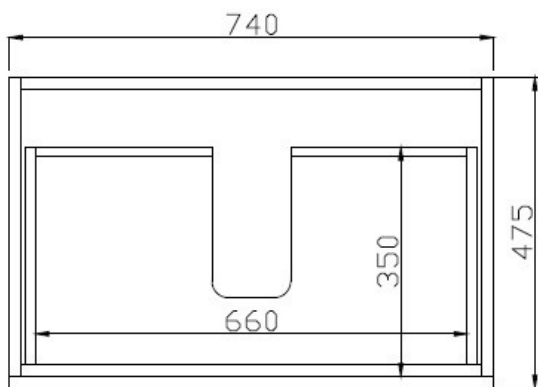

MANSFIELD

750 VANITY

Front of Vanity

- Gloss white 2 drawer vanity - soft close
- 750w x 480d x 500h
- Polystone gloss white top/basin - overflow
- 1 tap hole - tap sold separately
- Fingerpull
- 32mm waste - sold separately

SKU: 1630278

swan | bathrooms

swanbathrooms.com.au | 1800 571 060

Disclaimer: Dimensions are nominal measurements only and are subject to change without notice.
Always use physical products for setouts and roughing in, as specification drawings can vary from actual product received.