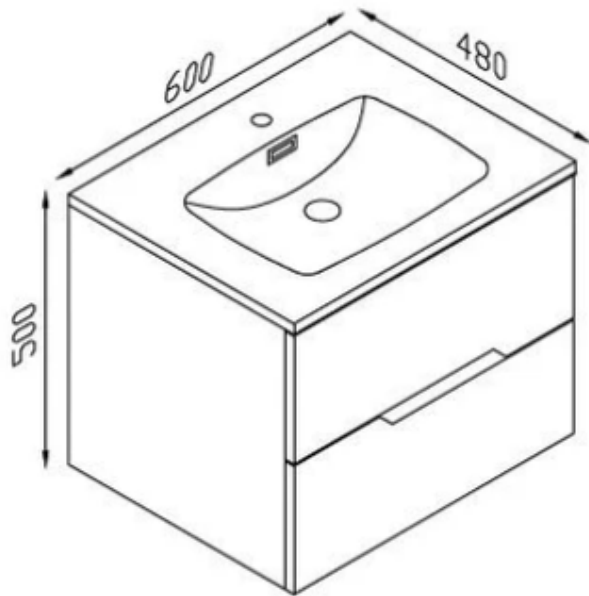

MANSFIELD

600 VANITY

Front of Vanity

- Gloss white 2 drawer vanity - soft close
- 600w x 480d x 500h
- Polystone gloss white top/basin - overflow
- 1 tap hole - tap sold separately
- Fingerpull
- 32mm waste - sold separately

SKU: 1630277

swan | bathrooms

swanbathrooms.com.au | 1800 571 060

Disclaimer: Dimensions are nominal measurements only and are subject to change without notice.
Always use physical products for setouts and roughing in, as specification drawings can vary from actual product received.