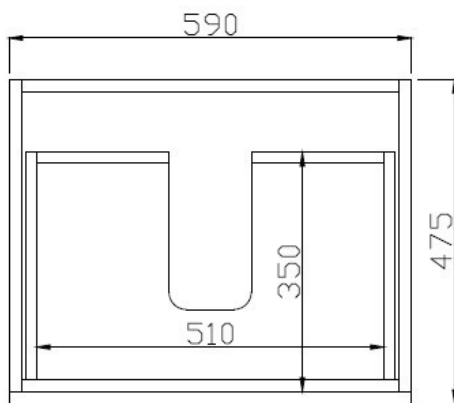

MANSFIELD

600 VANITY

Front of Vanity

- Gloss white 2 drawer vanity - soft close
- 600w x 480d x 500h
- Polystone gloss white top/basin - overflow
- 1 tap hole - tap sold separately
- Fingerpull
- 32mm waste - sold separately

SKU: 1630277

swan | bathrooms

swanbathrooms.com.au | 1800 571 060

Disclaimer: Dimensions are nominal measurements only and are subject to change without notice.
Always use physical products for setouts and roughing in, as specification drawings can vary from actual product received.