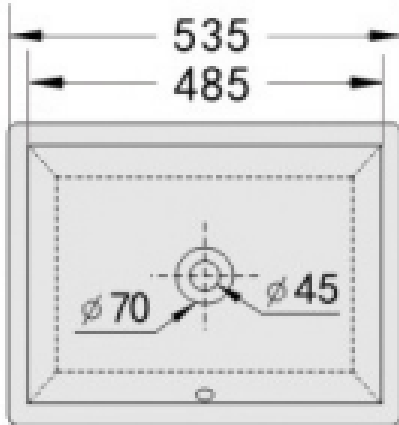

# LYON 530

## Undermount basin

- Classic design
- No tap hole
- Metal chrome overflow Ring
- overflow ring colour upgrades available
- External measurement. 535wx 345d x 185h
- Internal measurement 485w x 295d x 185h
- Plug & washer sold separately