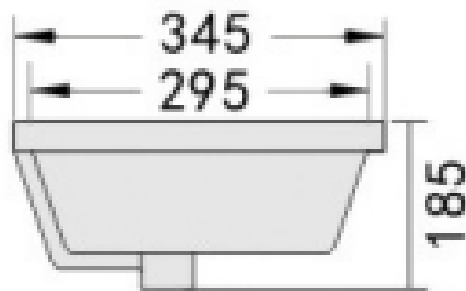

## Undermount basin

- Classic design
- No tap hole
- Metal chrome overflow Ring
- overflow ring colour upgrades available
- External measurement. 535wx 345d x 185h
- Internal measurement 485w x 295d x 185h
- Plug & washer sold separately