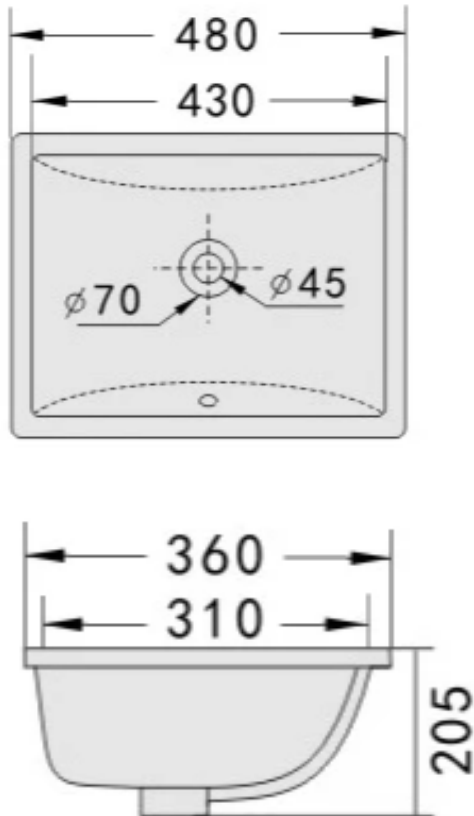

LYON 470

Undermount basin

- Classic design
- No tap hole
- Metal chrome overflow Ring
- overflow ring colour upgrades available
- External measurement. 480w x 360d x 205h
- Internal measurement 430w x 310d x 205h
- Plug & washer sold separately

SKU: 1622450

swan | bathrooms

swanbathrooms.com.au | 1800 571 060

Disclaimer: Dimensions are nominal measurements only and are subject to change without notice. Always use physical products for setouts and roughing in, as specification drawings can vary from actual product received.