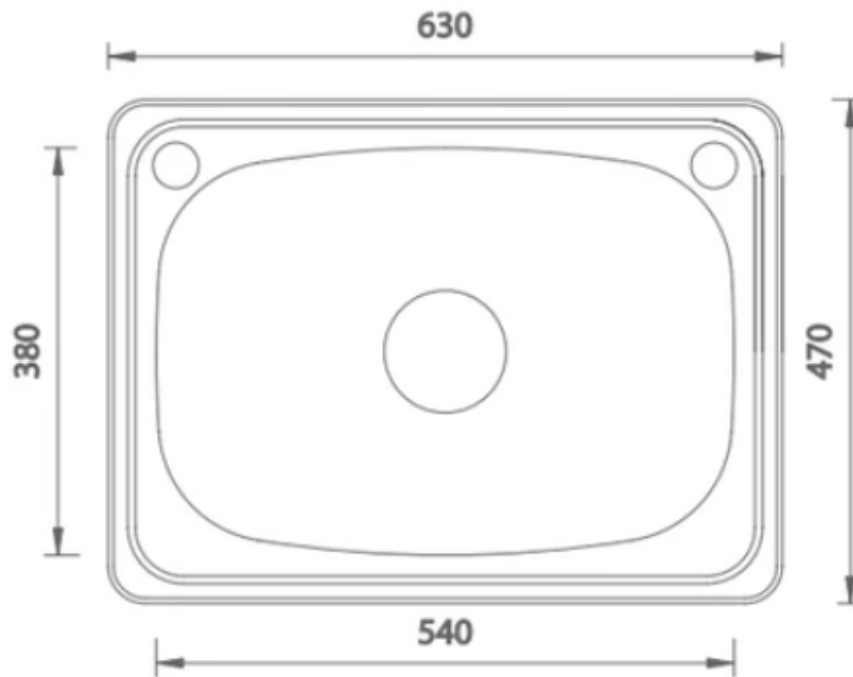

## INSET SINK

- 45L inset Laundry trough
- Dual bypass kit included
- Bypass collar (1) /tap cover (1) included
- 2 tap holes
- 630w x 470h overall x 240 deep
- 540w x 380h internal dimension

SKU: 418661