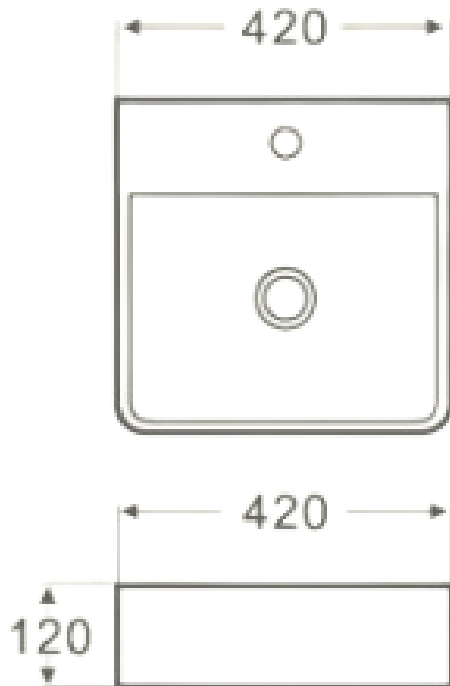

## Counter top basin

- Vitreous china GLOSS white basin
- Modern square design with Thin edges
- 420w x 420d x 120h
- One tap hole
- Rectangular overflow - chrome
- 32mm Plug & washer required - sold separately
- Tap sold separately