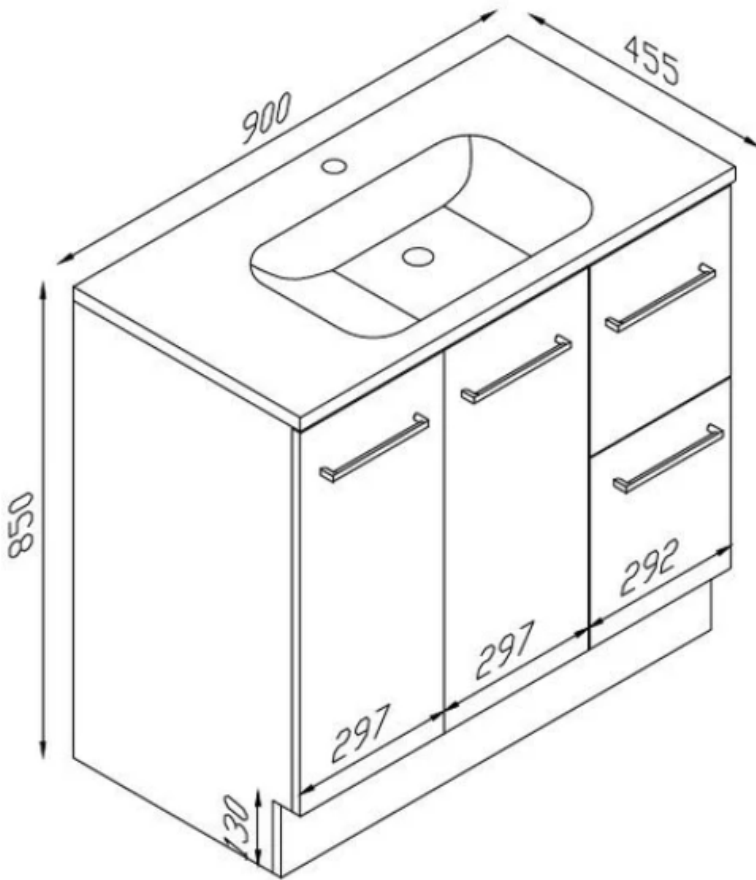

## 900 VANITY

- Gloss white 2 door / 2 drawer vanity - soft close
- 900w x 455d x 850h
- Polystone gloss white top/basin - no overflow
- 1 tap hole - tap sold separately
- Includes: 1 x shelf
- Brushed chrome handles
- 32mm waste - sold separately