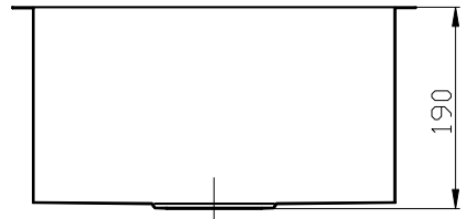

LISBON

INSET/UNDERMOUNT SINK

- Modern style lazer cut sink - flat edges
- Stainless steel - SS304 - 1.2mm
- R15 corners
- No tap hole
- 380w x 440h overall x 190 deep
- 340w x 400h x internal measurement x 190 deep

SKU: 1641033

swan | bathrooms

swanbathrooms.com.au | 1800 571 060

Disclaimer: Dimensions are nominal measurements only and are subject to change without notice.
Always use physical products for setouts and roughing in, as specification drawings can vary from actual product received.