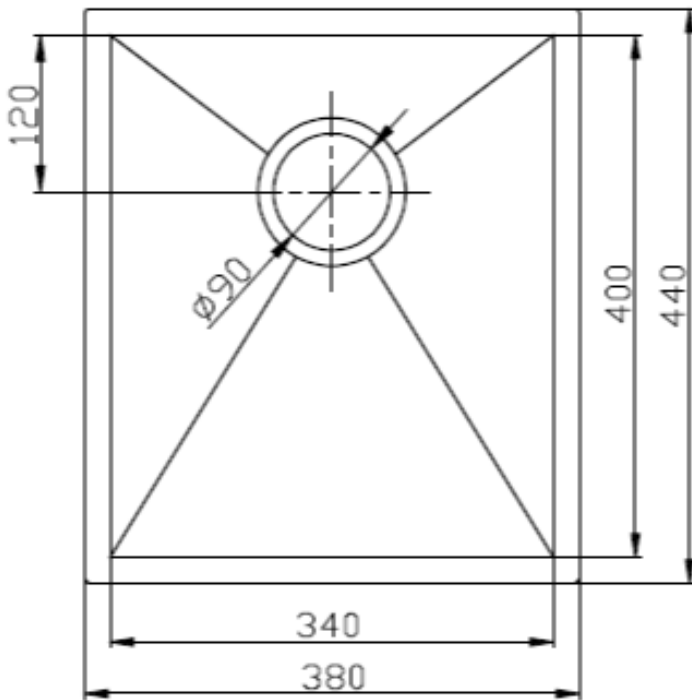

LISBON

INSET/UNDERMOUNT SINK

- Modern style lazer cut sink - flat edges
- Stainless steel - SS304 - 1.2mm
- R15 corners
- No tap hole
- 380w x 440h overall x 190 deep
- 340w x 400h x internal measurement x 190 deep

SKU: 1641033

swan | bathrooms

swanbathrooms.com.au | 1800 571 060

Disclaimer: Dimensions are nominal measurements only and are subject to change without notice.
Always use physical products for setouts and roughing in, as specification drawings can vary from actual product received.