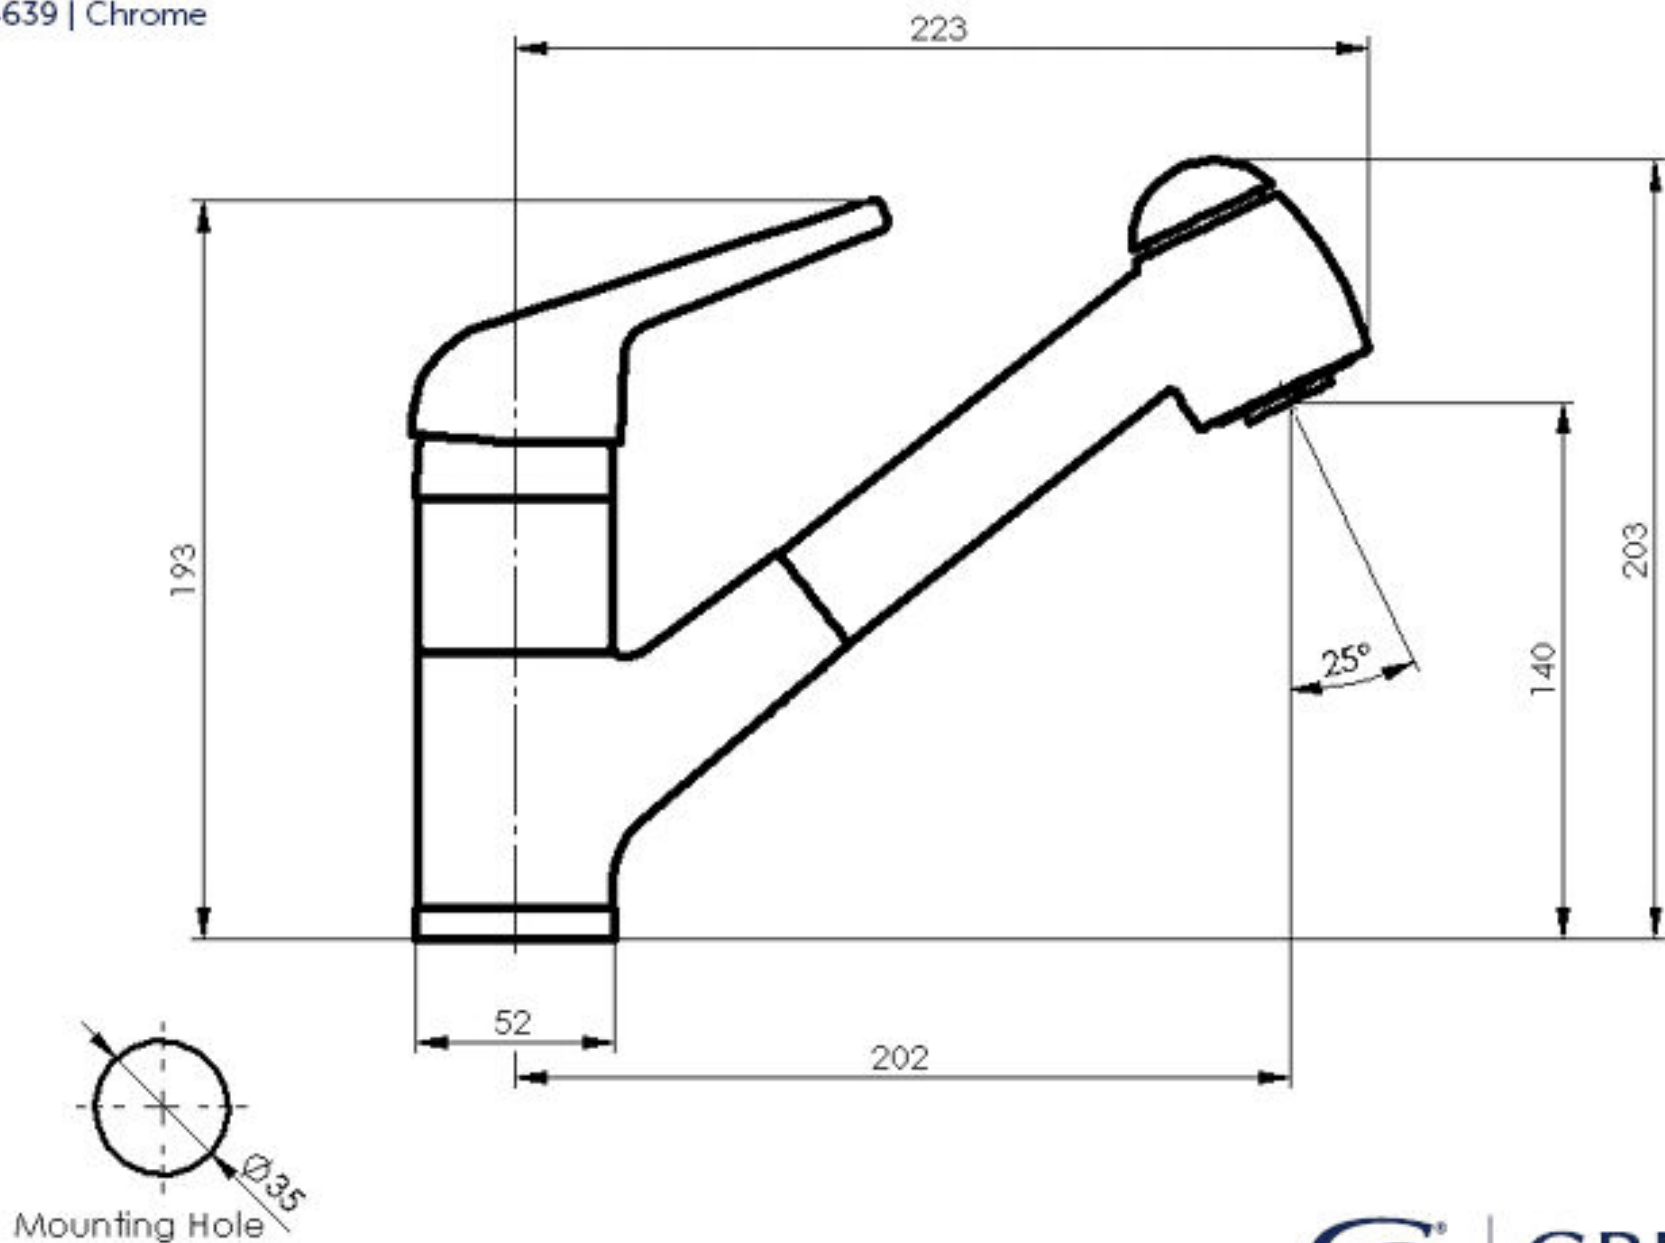

Marketti Blade Pull-Out Sink Mixer

16088001 | T14639 | Chrome

NZ: 0800 655 455 | nzsales@greenstapware.com
AU: 1800 244 487 | aussales@greenstapware.com

GREENS

where life meets water