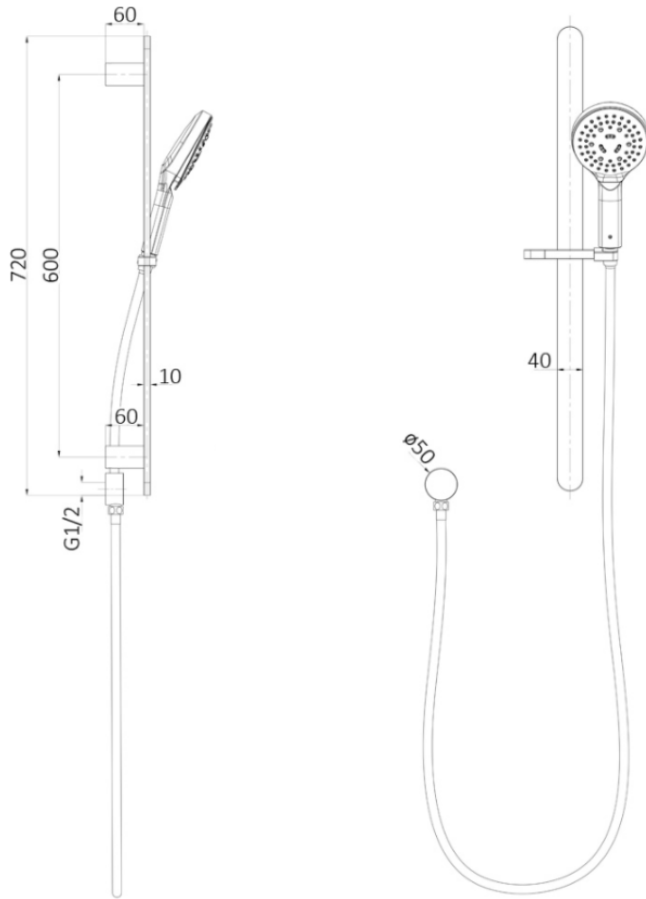

KARA

Shower Rail

- Solid Brass Rail - flat design - 40mm
- Hand shower - 6 function spray patterns
- Push button control to change spray patterns
- 1.5m Smooth PVC Hose
- 4 Star WELS - 7.5/LPM
- Matte Black

SKU: 1636853

swan | bathrooms

swanbathrooms.com.au | 1800 571 060

Disclaimer: Dimensions are nominal measurements only and are subject to change without notice.
Always use physical products for setouts and roughing in, as specification drawings can vary from actual product received.