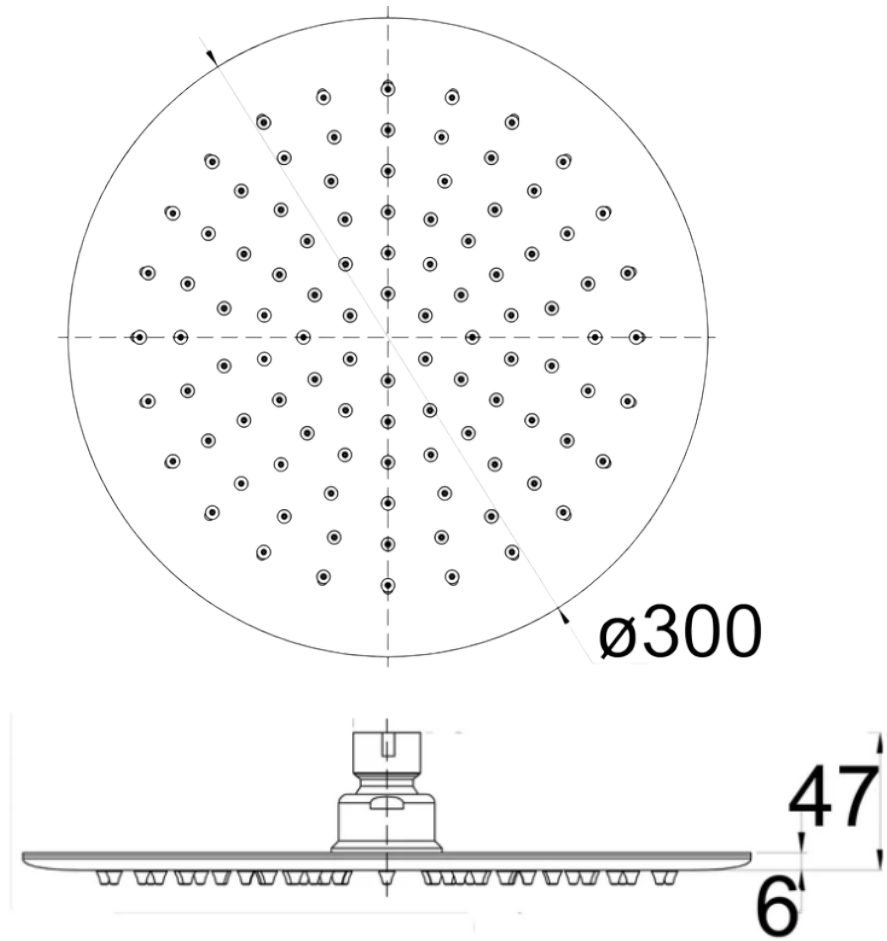

## 300 Shower head

- Round 300mm Diameter shower head
- Modern thin design - 6mm thickness
- 304 Stainless steel - polished finish
- 3 Star WELS - 8.5/LPM

SKU: 1629679

**swan** | bathrooms

swanbathrooms.com.au | 1800 571 060