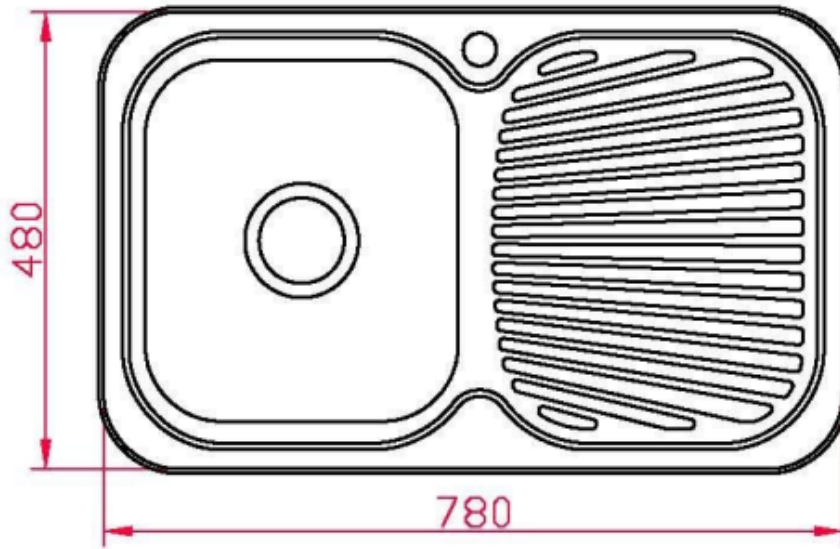

IVANHOE

INSET SINK

- Traditional style stainless steel sink
- Single bowl with drainer
- Left bowl or Right bowl options available
- 1 tap hole
- 780L x 480w x 170d

SKU: LHB 413120

SKU: RHB 413121

25

Year
Warranty

swan | bathrooms

swanbathrooms.com.au | 1800 571 060

Disclaimer: Dimensions are nominal measurements only and are subject to change without notice.
Always use physical products for setouts and roughing in, as specification drawings can vary from actual product received.