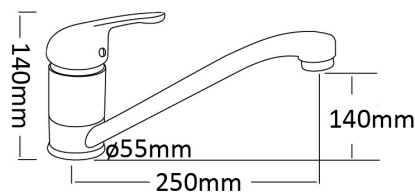

HOKI

BASIN MIXER
1617380
SOLID CAST BRASS
5 STAR 6LPM

CARE LEVER ONLY
EASILY REPLACE A HOKI
HANDLE WITH THIS CARE
OPTION
105818

SHOWER /
BATH MIXER
125MM DIA COVERPLATE
1617382

DIVERTOR SHOWER /
BATH MIXER
1617385

DURABLE & STYLISH CAST SPOUT

SINK / LAUNDRY MIXER
DURABLE & STYLISH CAST
SPOUT
1617379
4 STAR 7LPM

- DURABLE 40MM CARTRIDGE
- 8 YEAR REPLACEMENT CARTRIDGE
- SUITABLE FOR MAINS PRESSURE INSTALLATION