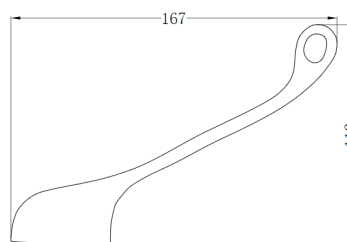

HOKI

BASIN MIXER
1617380
SOLID CAST BRASS
5 STAR 6LPM

CARE LEVER ONLY
EASILY REPLACE A HOKI
HANDLE WITH THIS CARE
OPTION
105818

SHOWER /
BATH MIXER
125MM DIA COVERPLATE
1617382

DIVERTOR SHOWER /
BATH MIXER
1617385

DURABLE & STYLISH CAST SPOUT

SINK / LAUNDRY MIXER
DURABLE & STYLISH CAST
SPOUT
1617379
4 STAR 7LPM

- DURABLE 40MM CARTRIDGE
- 8 YEAR REPLACEMENT CARTRIDGE
- SUITABLE FOR MAINS PRESSURE INSTALLATION