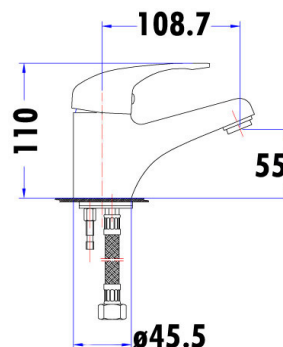

HOKI

BASIN MIXER
1617380
SOLID CAST BRASS
5 STAR 6LPM

CARE LEVER ONLY
EASILY REPLACE A HOKI
HANDLE WITH THIS CARE
OPTION
105818

SHOWER /
BATH MIXER
125MM DIA COVERPLATE
1617382

DIVERTOR SHOWER /
BATH MIXER
1617385

DURABLE & STYLISH CAST SPOUT

SINK / LAUNDRY MIXER
DURABLE & STYLISH CAST
SPOUT
1617379
4 STAR 7LPM

- DURABLE 40MM CARTRIDGE
- 8 YEAR REPLACEMENT CARTRIDGE
- SUITABLE FOR MAINS PRESSURE INSTALLATION