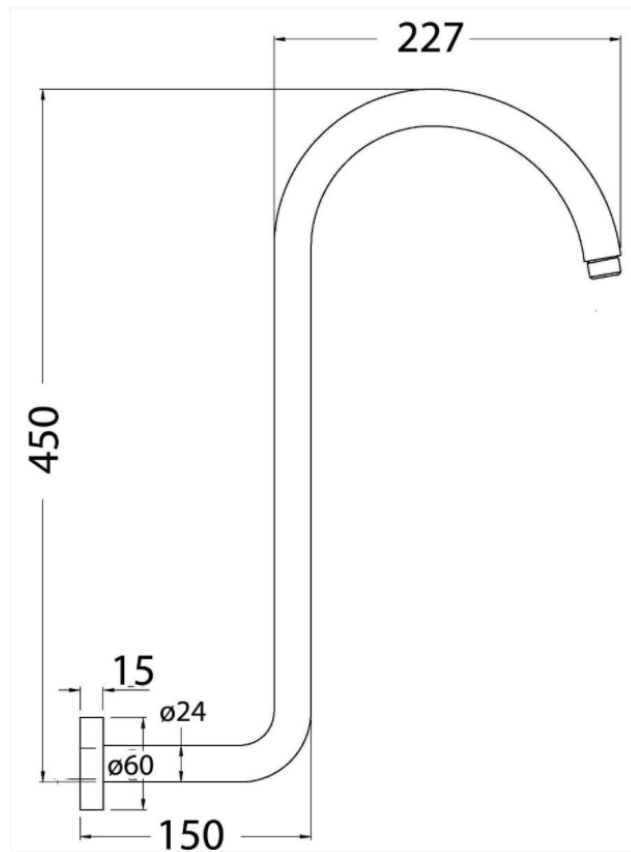

HIGH

Wall arm

- Wall mount shower arm
- 450mm x 24mm diameter
- 353mm projection
- Brass - chrome plated
- cover plate 60mm x 15mm

SKU: 1618180

swan | bathrooms

swanbathrooms.com.au | 1800 571 060

Disclaimer: Dimensions are nominal measurements only and are subject to change without notice. Always use physical products for setouts and roughing in, as specification drawings can vary from actual product received.