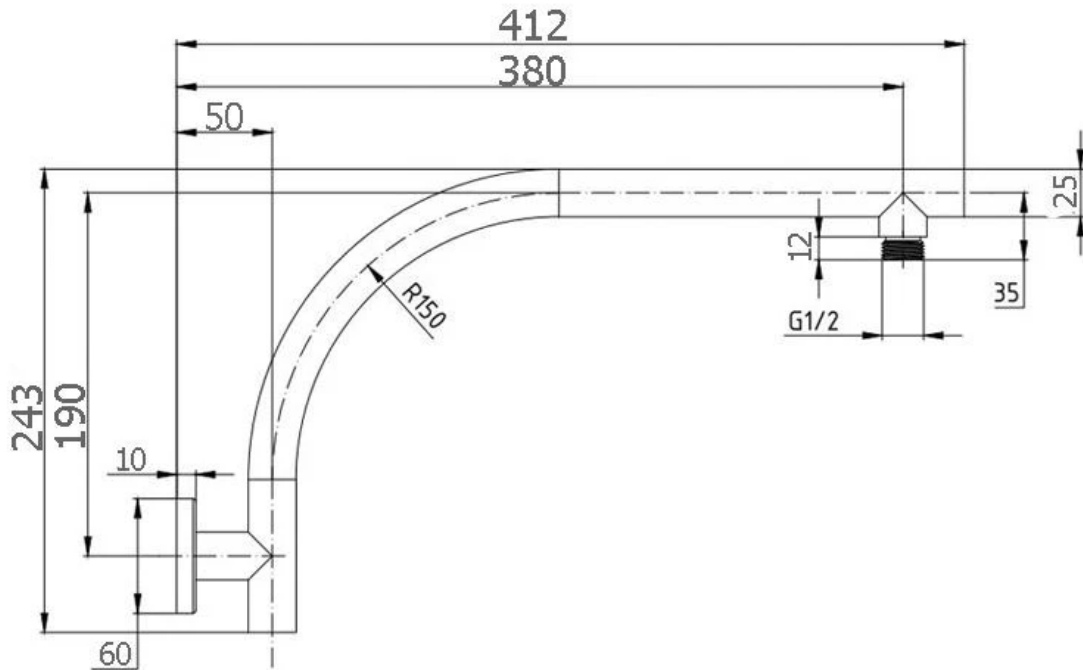

HAZEL

Wall arm

- Wall mount shower arm
- 380mm x 25mm diameter
- Brass - chrome plated
- cover plate 60mm x 10mm

SKU: 1645134

swan | bathrooms

swanbathrooms.com.au | 1800 571 060

Disclaimer: Dimensions are nominal measurements only and are subject to change without notice. Always use physical products for setouts and roughing in, as specification drawings can vary from actual product received.