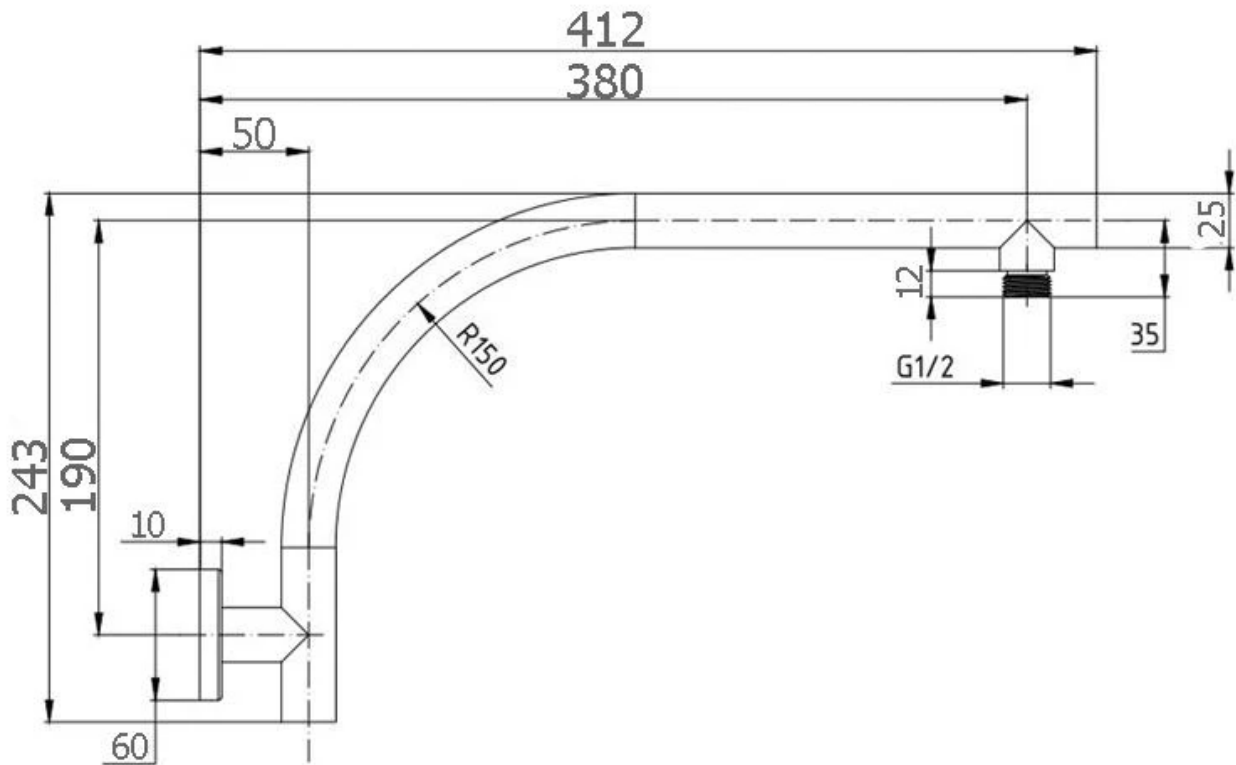

HAZEL

Wall arm

- Wall mount shower arm
- 243mm overall height
- 380mm Wall to Shower Rose thread
- BRUSHED NICKEL - PVD
- 60mm cover plate

SKU: 1646947

swan | bathrooms

swanbathrooms.com.au | 1800 571 060

Disclaimer: Dimensions are nominal measurements only and are subject to change without notice. Always use physical products for setouts and roughing in, as specification drawings can vary from actual product received.