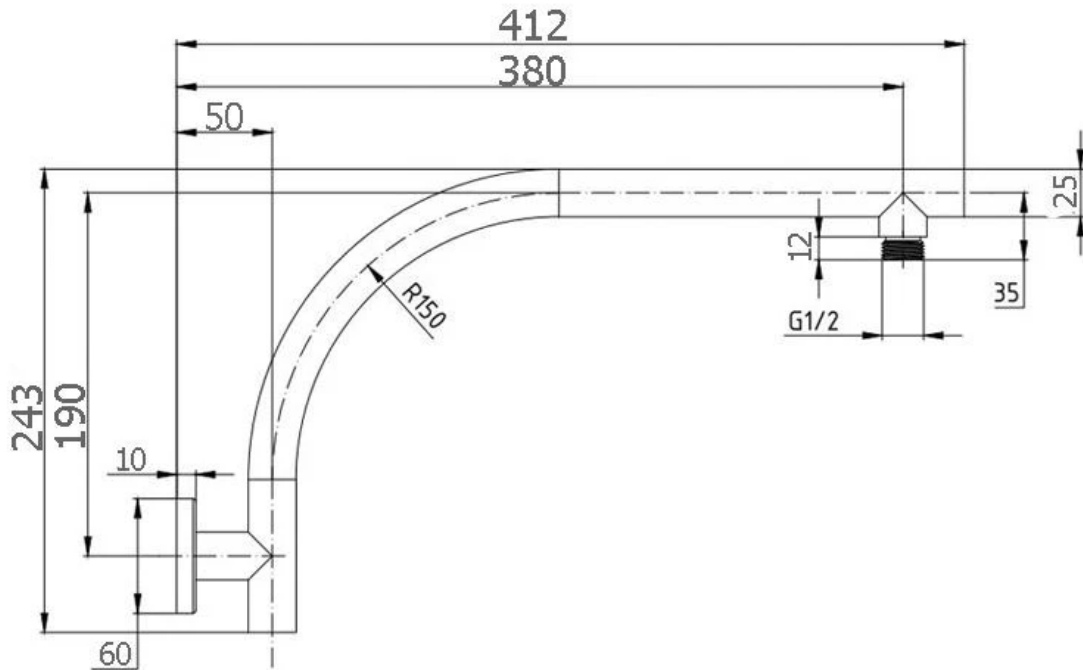

HAZEL

Wall arm

- Wall mount shower arm
- 380mm x 25mm diameter
- Brass - MATTE BLACK - Electroplated
- cover plate 60mm x 10mm

SKU: 1645135

swan | bathrooms

swanbathrooms.com.au | 1800 571 060

Disclaimer: Dimensions are nominal measurements only and are subject to change without notice. Always use physical products for setouts and roughing in, as specification drawings can vary from actual product received.