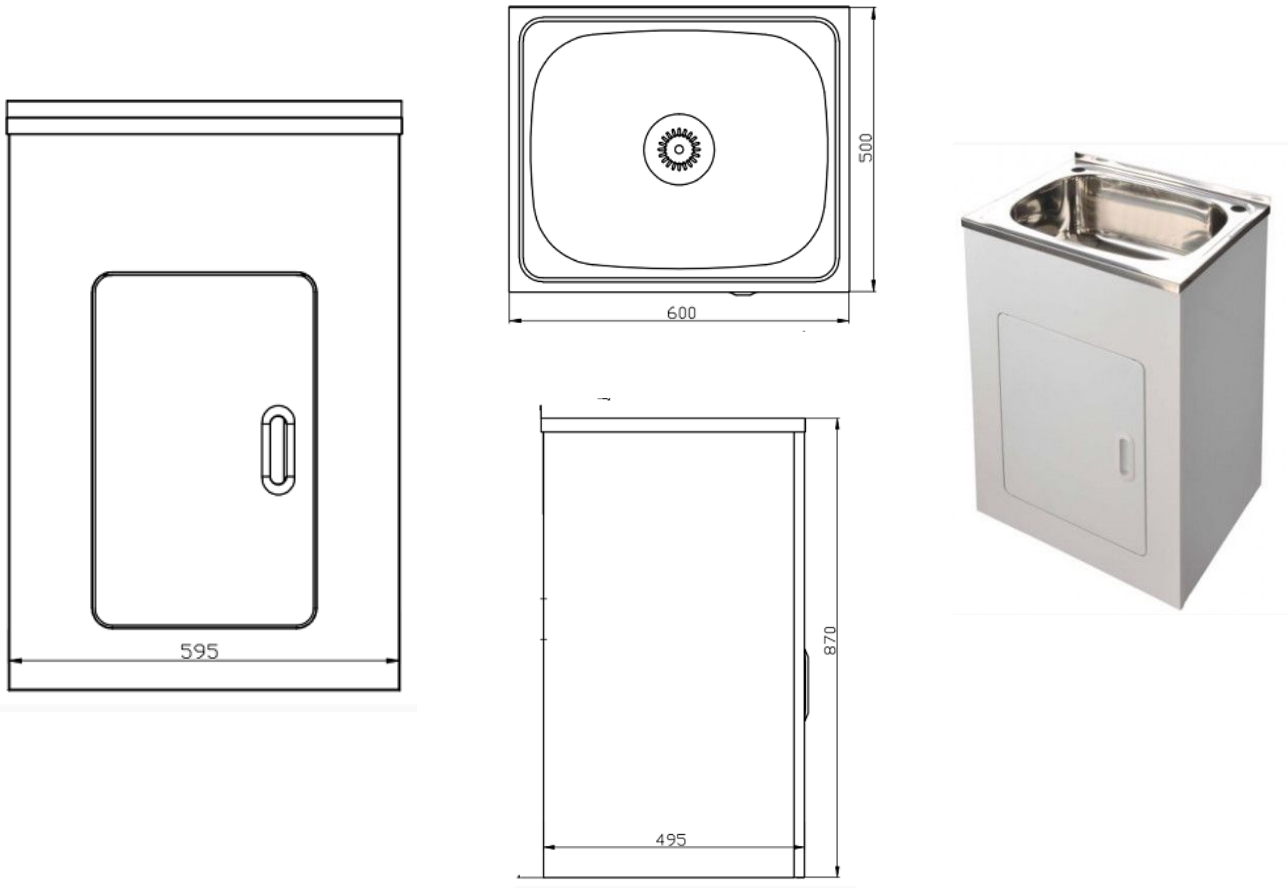

HANDO

TROUGH & CABINET

- 45L Trough & Cabinet
- SS bowl - white metal cabinet
- Dual bypass kit included
- Bypass (1) /tap cover (1) included
- 2 tap holes
- 600w x 500d x 870h

SKU: 1607259

swan | bathrooms