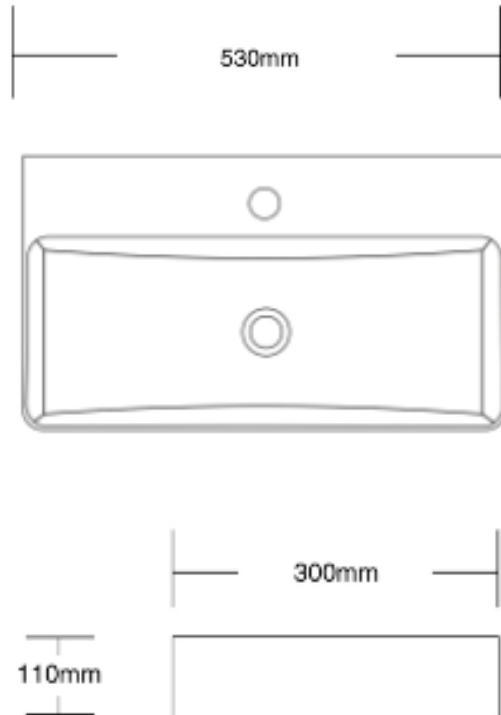

## Wall hung basin

- Ceramic wall hung basin (fixing bolts included)
- Modern design with thin edges
- 1 tap hole
- No overflow
- 530w x 300d x 110h
- 32mm Plug & washer required - sold separately
- Tap sold separately