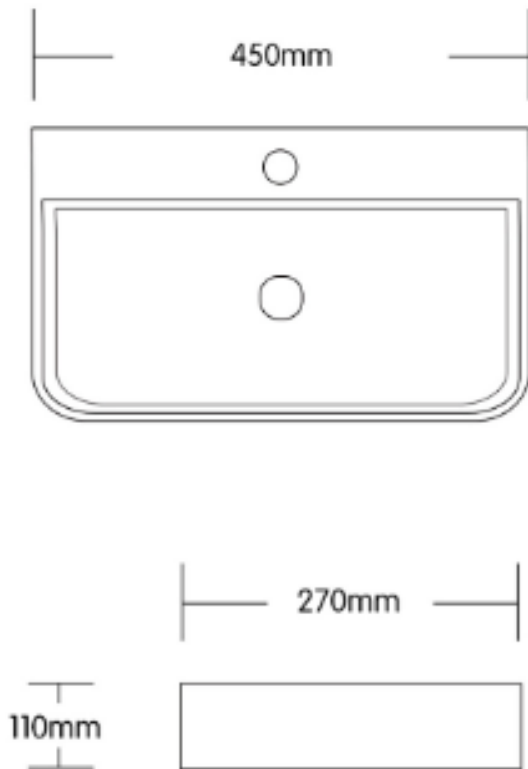

## Wall hung basin

- Ceramic wall hung basin (fixing bolts included)
- Modern design with thin edges
- 1 tap hole
- No overflow
- 450w x 270d x 110h
- 32mm Plug & washer required - sold separately
- Tap sold separately