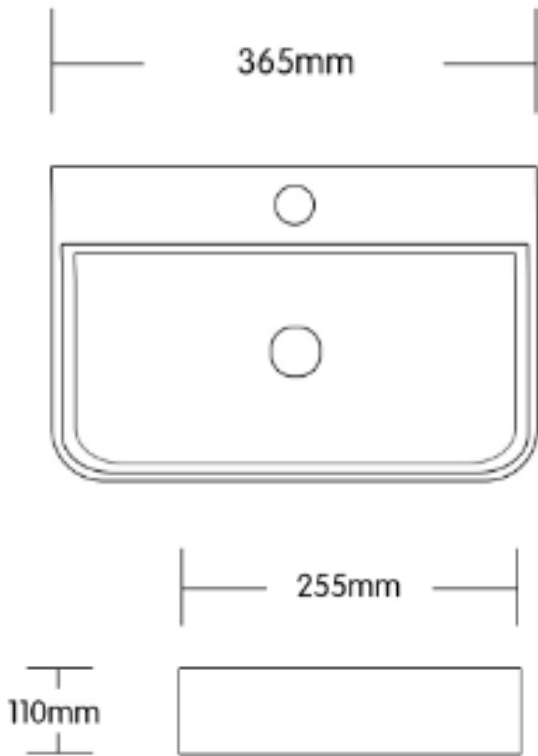

GENOA 365

Wall hung basin

- Ceramic wall hung basin (fixing bolts included)
- Modern design with thin edges
- 1 tap hole
- No overflow
- 365w x 255d x 110h
- 32mm Plug & washer required - sold separately
- Tap sold separately

SKU: 1633001

swan | bathrooms

swanbathrooms.com.au | 1800 571 060

Disclaimer: Dimensions are nominal measurements only and are subject to change without notice. Always use physical products for setouts and roughing in, as specification drawings can vary from actual product received.