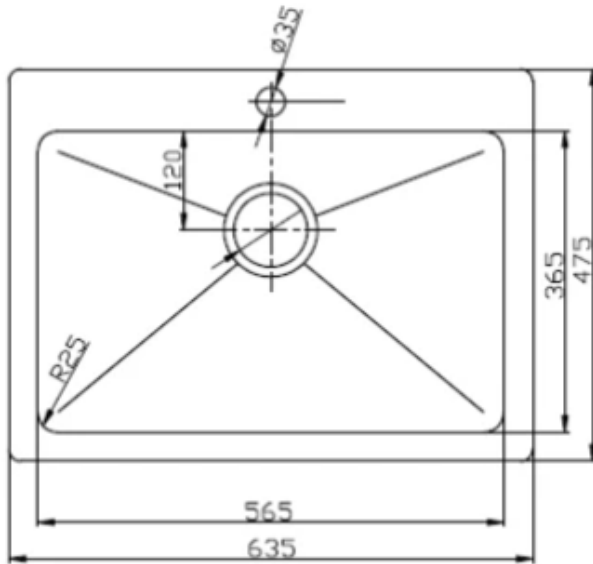

FRESH 45

INSET/UNDERMOUNT SINK

- Modern style handmade sink - flat edges
- Stainless steel - SS304 - 1.2mm
- R25corners
- One tap hole
- 635w x 475h overall x 225 deep
- 565w x 365h x internal measurement x 225 deep

SKU: 1635320

swan | bathrooms

swanbathrooms.com.au | 1800 571 060

Disclaimer: Dimensions are nominal measurements only and are subject to change without notice.
Always use physical products for setouts and roughing in, as specification drawings can vary from actual product received.