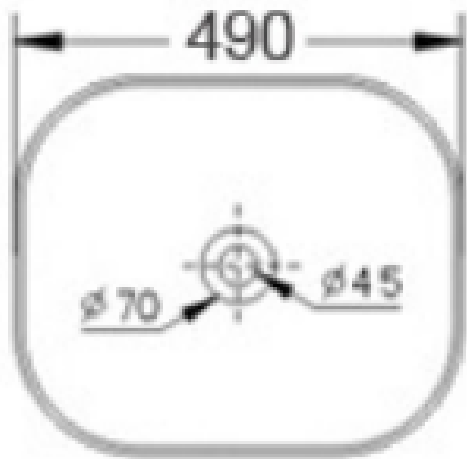

FOX 490

Counter top basin

- Soft square style ceramic basin
- Thin curved edges
- No tap hole
- No overflow
- 490w x 390d x 150h
- 32mm Plug & washer required - sold separately

SKU: 1622448

swan | bathrooms