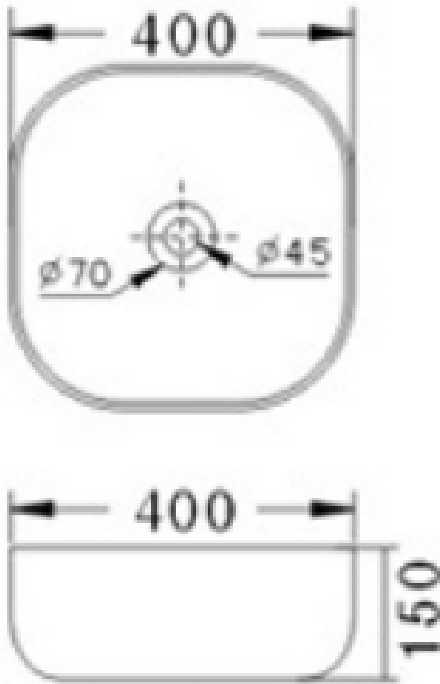

FOX 400

Counter top basin

- Soft square style ceramic basin
- Thin curved edges
- No tap hole
- No overflow
- 400w x 400d x 150h
- 32mm Plug & washer required - sold separately

SKU: 1622447

swan | bathrooms

swanbathrooms.com.au | 1800 571 060

Disclaimer: Dimensions are nominal measurements only and are subject to change without notice. Always use physical products for setouts and roughing in, as specification drawings can vary from actual product received.