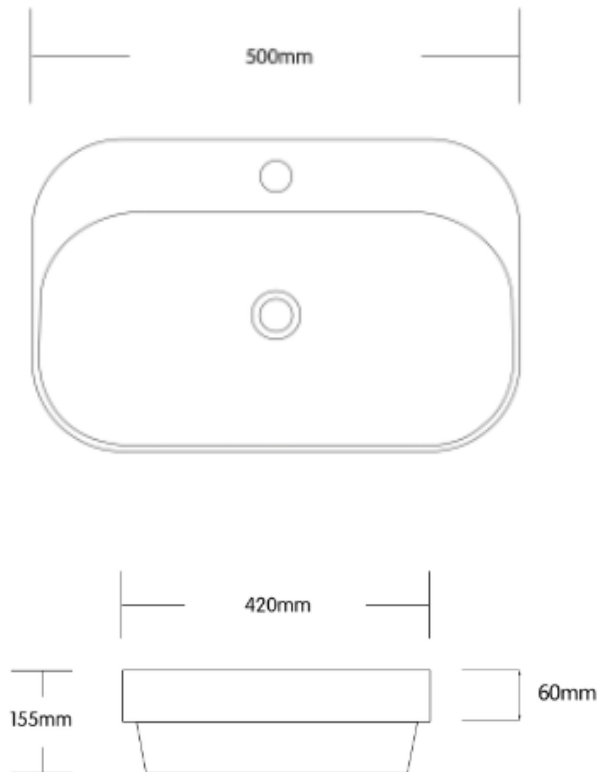

## Semi inset basin

- Vitreous china GLOSS white basin
- Modern soft rectangular design with Thin edges
- 500w x 420d x 155h overall or 60mm high when inset
- One tap hole
- No overflow
- 32mm Plug & washer required - sold separately