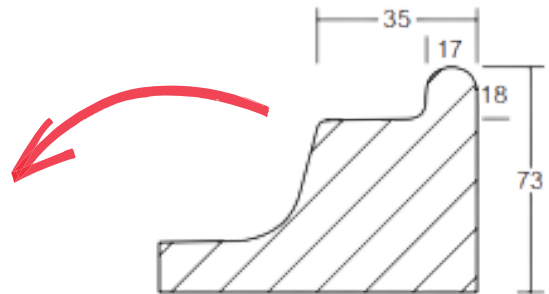

FLINDERS

POLYMARBLE SHOWER BASE

- Polymarble Shower base
- 820mm x 820mm
- 73mm profile
- tile lip on 3 sides
- Fully intergrated waste
- must be installed on a mortar bed

SKU: 368681

swan | bathrooms

swanbathrooms.com.au | 1800 571 060

Disclaimer: Dimensions are nominal measurements only and are subject to change without notice. Always use physical products for setouts and roughing in, as specification drawings can vary from actual product received.