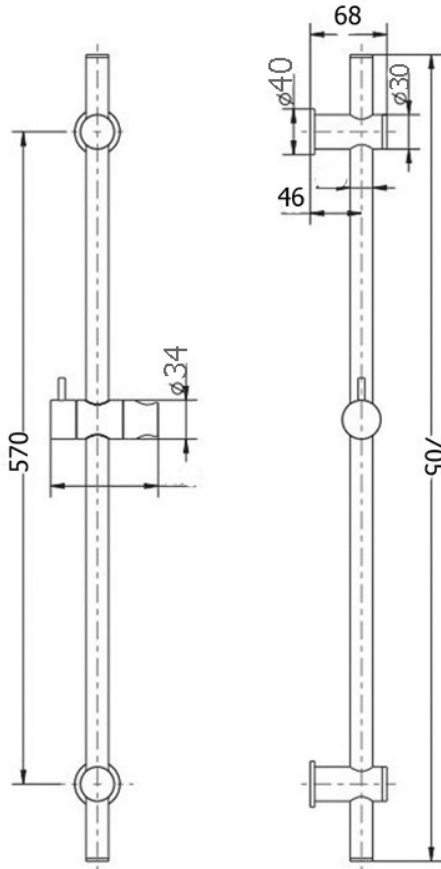

EVEREST

Shower Rail

- Hand shower on retro fil rail
- Adjustable fixing points up to 600mm
- 3 Function spray pattern
- Push Button Control
- Metal Hose
- 4 Star WELS - 6.0/LPM
- Matte Black - Electroplated

SKU: 1646934

swan | bathrooms

swanbathrooms.com.au | 1800 571 060

Disclaimer: Dimensions are nominal measurements only and are subject to change without notice. Always use physical products for setouts and roughing in, as specification drawings can vary from actual product received.
Warranty: Conditions apply - full terms and conditions available upon request V: 10/21