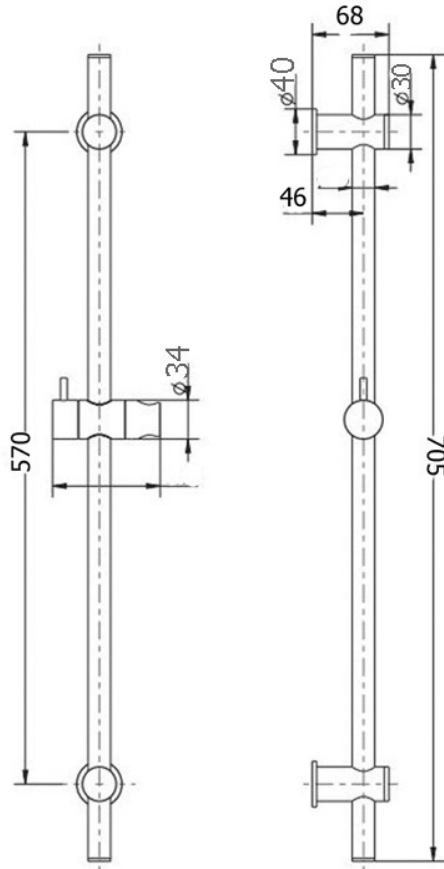

EVEREST

Shower Rail

- Hand shower on retro fil rail
- Adjustable fixing points up to 600mm
- 3 Function spray pattern
- Push Button Control
- Metal Hose
- 4 Star WELS - 6.0/LPM
- Chrome

SKU: 1646933

swan | bathrooms

swanbathrooms.com.au | 1800 571 060

Disclaimer: Dimensions are nominal measurements only and are subject to change without notice. Always use physical products for setouts and roughing in, as specification drawings can vary from actual product received.