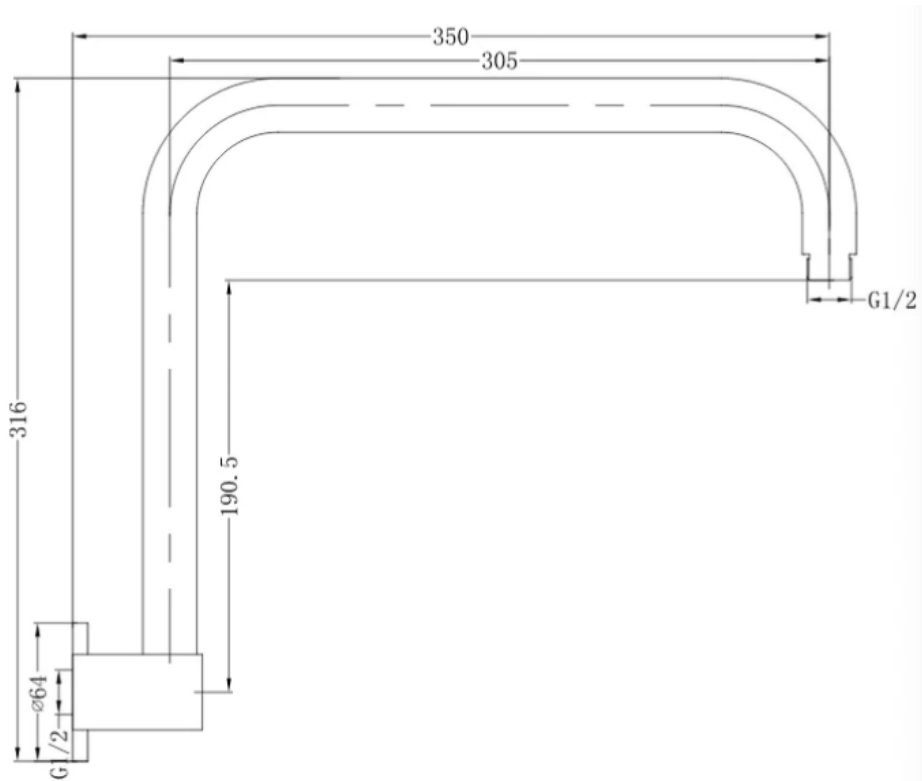

ELGIN

Wall arm

- Wall mount shower arm - SWIVEL
- 350mm x 22mm diameter
- 316mm high
- Brass - Chrome plated
- cover plate 64mm

SKU: 1627324

swan | bathrooms

swanbathrooms.com.au | 1800 571 060

Disclaimer: Dimensions are nominal measurements only and are subject to change without notice.
Always use physical products for setouts and roughing in, as specification drawings can vary from actual product received.