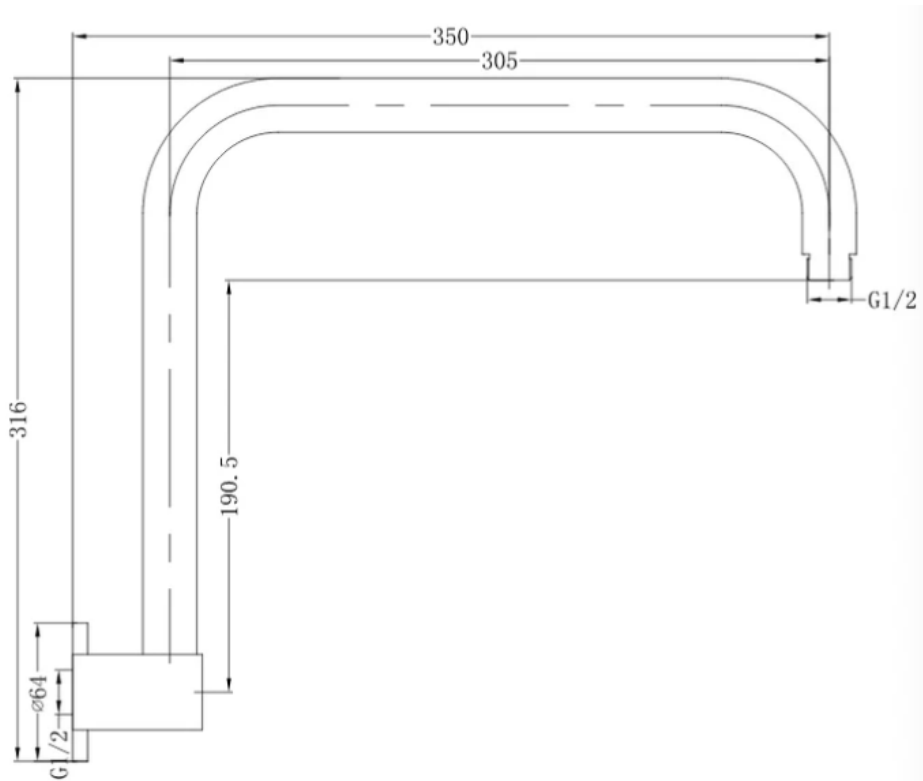

ELGIN

Wall arm

- Wall mount shower arm - SWIVEL
- 350mm x 22mm diameter
- 316mm high
- Brass - brushed nickel
- cover plate 64mm

SKU: 1630828

swan | bathrooms

swanbathrooms.com.au | 1800 571 060

Disclaimer: Dimensions are nominal measurements only and are subject to change without notice.
Always use physical products for setouts and roughing in, as specification drawings can vary from actual product received.