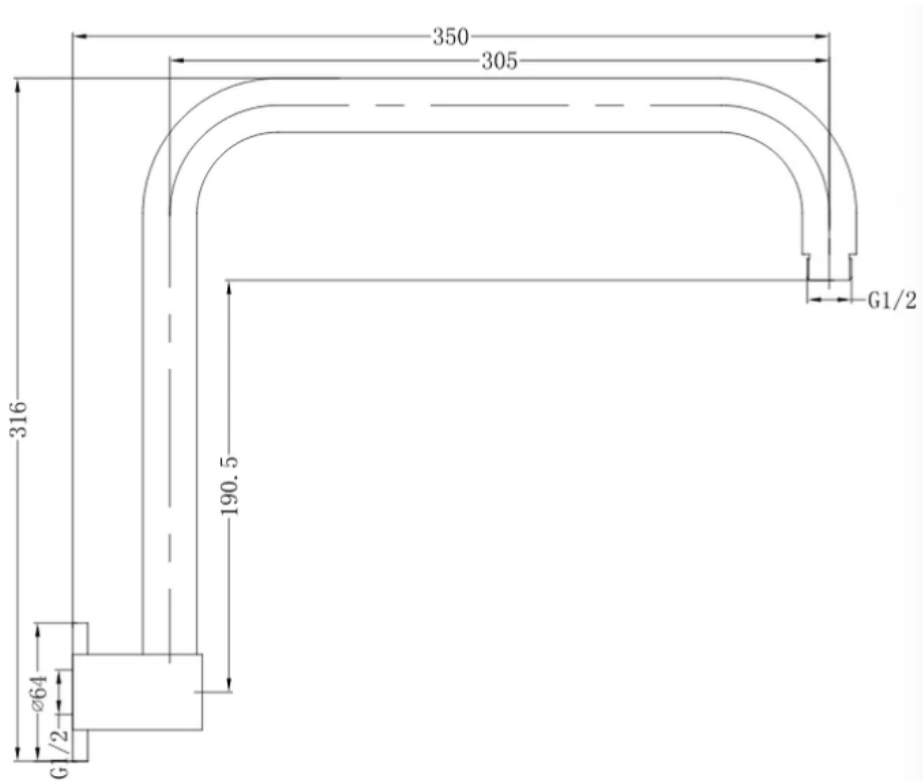

ELGIN

Wall arm

- Wall mount shower arm - SWIVEL
- 350mm x 22mm diameter
- 316mm high
- Brass - MATTE BLACK - Electroplated
- cover plate 64mm

SKU: 1630827

swan | bathrooms

swanbathrooms.com.au | 1800 571 060

Disclaimer: Dimensions are nominal measurements only and are subject to change without notice.
Always use physical products for setouts and roughing in, as specification drawings can vary from actual product received.