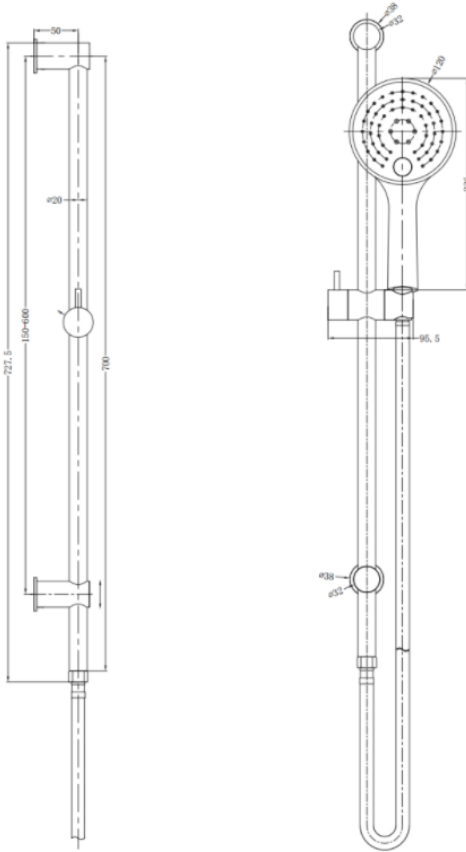

## Shower Rail

- Hand shower - 3 Function spray pattern
- Hand Shower on Rail
- No Elbow - water inlet though top pillar of rail
- Smooth PVC Hose
- 4 Star WELS - 7.5/LPM
- Matte Black

SKU: 1630829

**swan** | bathrooms

swanbathrooms.com.au | 1800 571 060

**Disclaimer:** Dimensions are nominal measurements only and are subject to change without notice. Always use physical products for setouts and roughing in, as specification drawings can vary from actual product received.